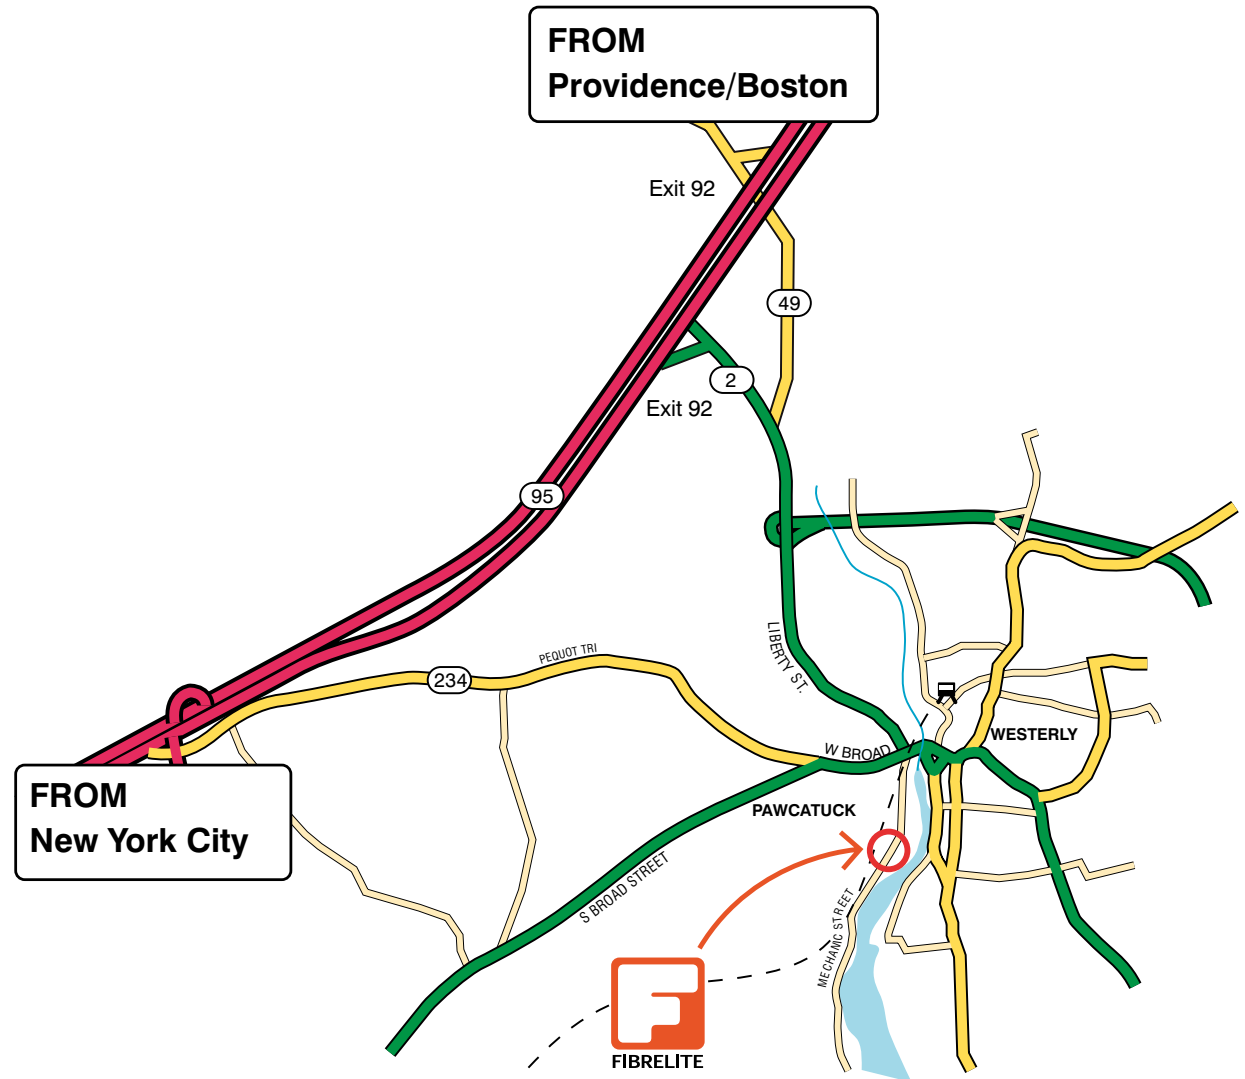

HOW TO FIND US

Directions To Fibrelite, US

From New York City

- Take **95** North to **Exit 92**.
- Turn right onto **Rte. 2** and follow for approx. 3 miles until Rte. 2 ends at **W. Broad Street**.
- Turn left onto W. Broad Street and then immediately right onto Mechanic Street.
- Follow **Mechanic St.** for approx. 1 mile – Fibrelite is located on the left at the very end of the large warehouse complex.

From Providence

- Take **95 South** to **Exit 92**.
- Turn left onto Rte. 49 and follow for approx. 1 mile until traffic light.
- Turn left onto **Rte.2** and follow for 2 miles until Rte. 2 ends at **W. Broad Street**.
- Turn left onto W. Broad Street and then immediately right onto Mechanic Street.
- Follow **Mechanic St.** for approx. 1 mile – Fibrelite is located on the left at the very end of the large warehouse complex.