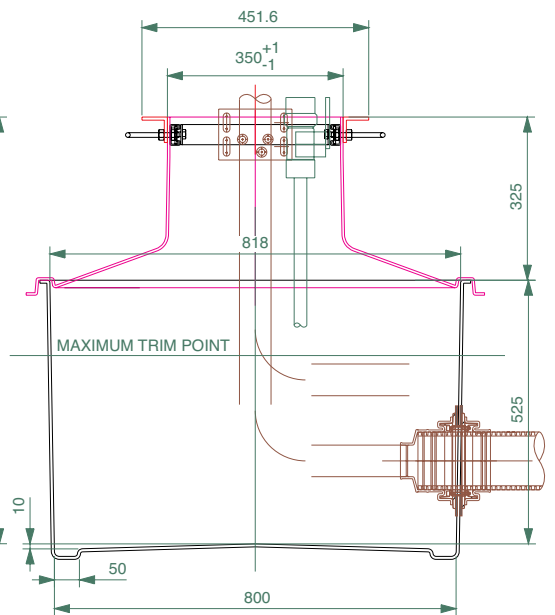

1100mm x 800mm GRP solid base sump and corbel to fit Censtar CS42 series models. Metalwork included.

For reference purposes only. This drawing is not a specification. Order against product code only. To enable continuous improvement of our products, the designs and specifications are subject to change without notice.

**FIBRELITE**   
PART OF OPW A DOVER COMPANY

1100mm x 800mm GRP solid base sump and corbel to fit Censtar CS42 series models. Metalwork included.

For reference purposes only. This drawing is not a specification. Order against product code only. To enable continuous improvement of our products, the designs and specifications are subject to change without notice.

**FIBRELITE**   
 PART OF OPW A  COMPANY

1100mm x 800mm GRP solid base sump and corbel to fit Censtar CS42 series models. Metalwork included.

For reference purposes only. This drawing is not a specification. Order against product code only. To enable continuous improvement of our products, the designs and specifications are subject to change without notice.