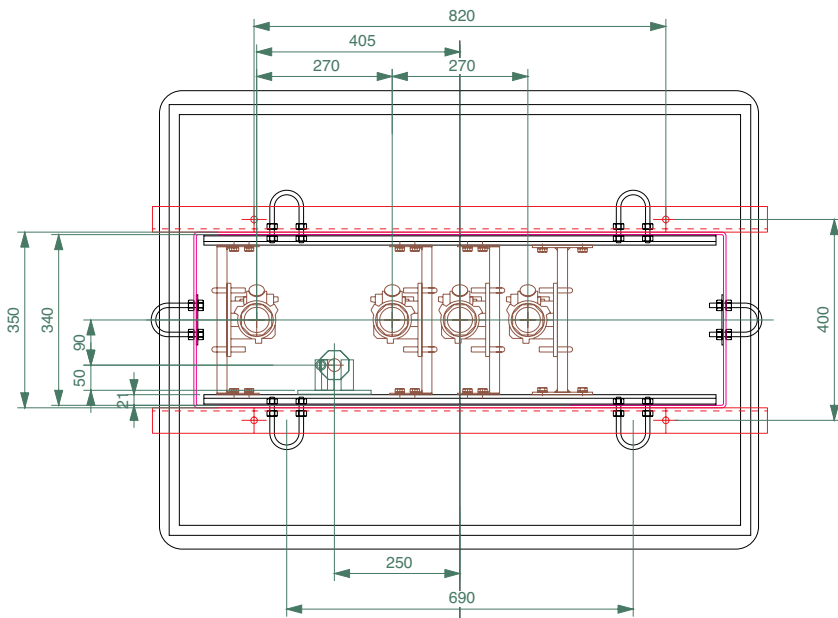

1100mm x 800mm GRP solid base sump and corbel to fit Censtar CS42 series models. Metalwork included.

For reference purposes only. This drawing is not a specification. Order against product code only. To enable continuous improvement of our products, the designs and specifications are subject to change without notice.

**FIBRELITE**   
PART OF OPW A DOVER COMPANY

1100mm x 800mm GRP solid base sump and corbel to fit Censtar CS42 series models. Metalwork included.

For reference purposes only. This drawing is not a specification. Order against product code only. To enable continuous improvement of our products, the designs and specifications are subject to change without notice.

**FIBRELITE**   
 PART OF OPW A  COMPANY

1100mm x 800mm GRP solid base sump and corbel to fit Censtar CS42 series models. Metalwork included.

For reference purposes only. This drawing is not a specification. Order against product code only. To enable continuous improvement of our products, the designs and specifications are subject to change without notice.