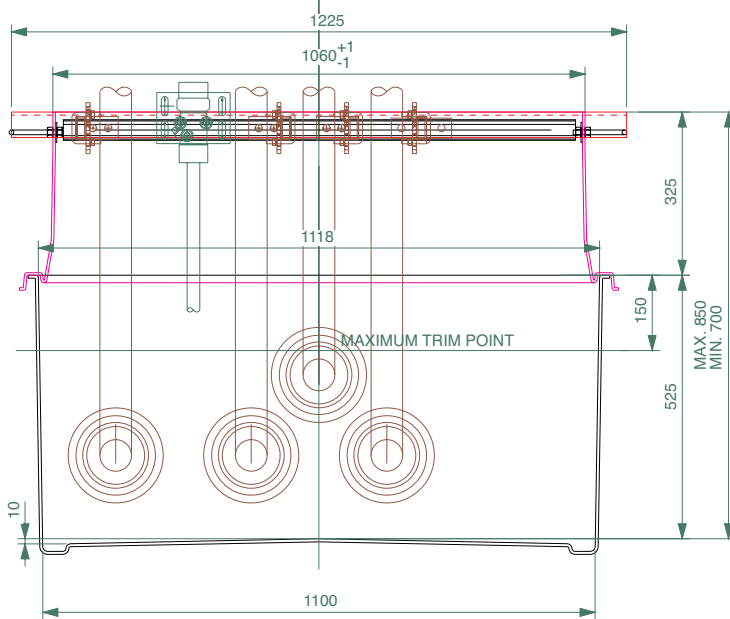

1100mm x 800mm GRP solid base sump and corbel to fit Censtar CS42 series models. Metalwork included.

For reference purposes only. This drawing is not a specification. Order against product code only. To enable continuous improvement of our products, the designs and specifications are subject to change without notice.

**FIBRELITE**   
PART OF OPW A DOVER COMPANY

1100mm x 800mm GRP solid base sump and corbel to fit Censtar CS42 series models. Metalwork included.

For reference purposes only. This drawing is not a specification. Order against product code only. To enable continuous improvement of our products, the designs and specifications are subject to change without notice.

**FIBRELITE**   
 PART OF OPW A  COMPANY

1100mm x 800mm GRP solid base sump and corbel to fit Censtar CS42 series models. Metalwork included.

For reference purposes only. This drawing is not a specification. Order against product code only. To enable continuous improvement of our products, the designs and specifications are subject to change without notice.