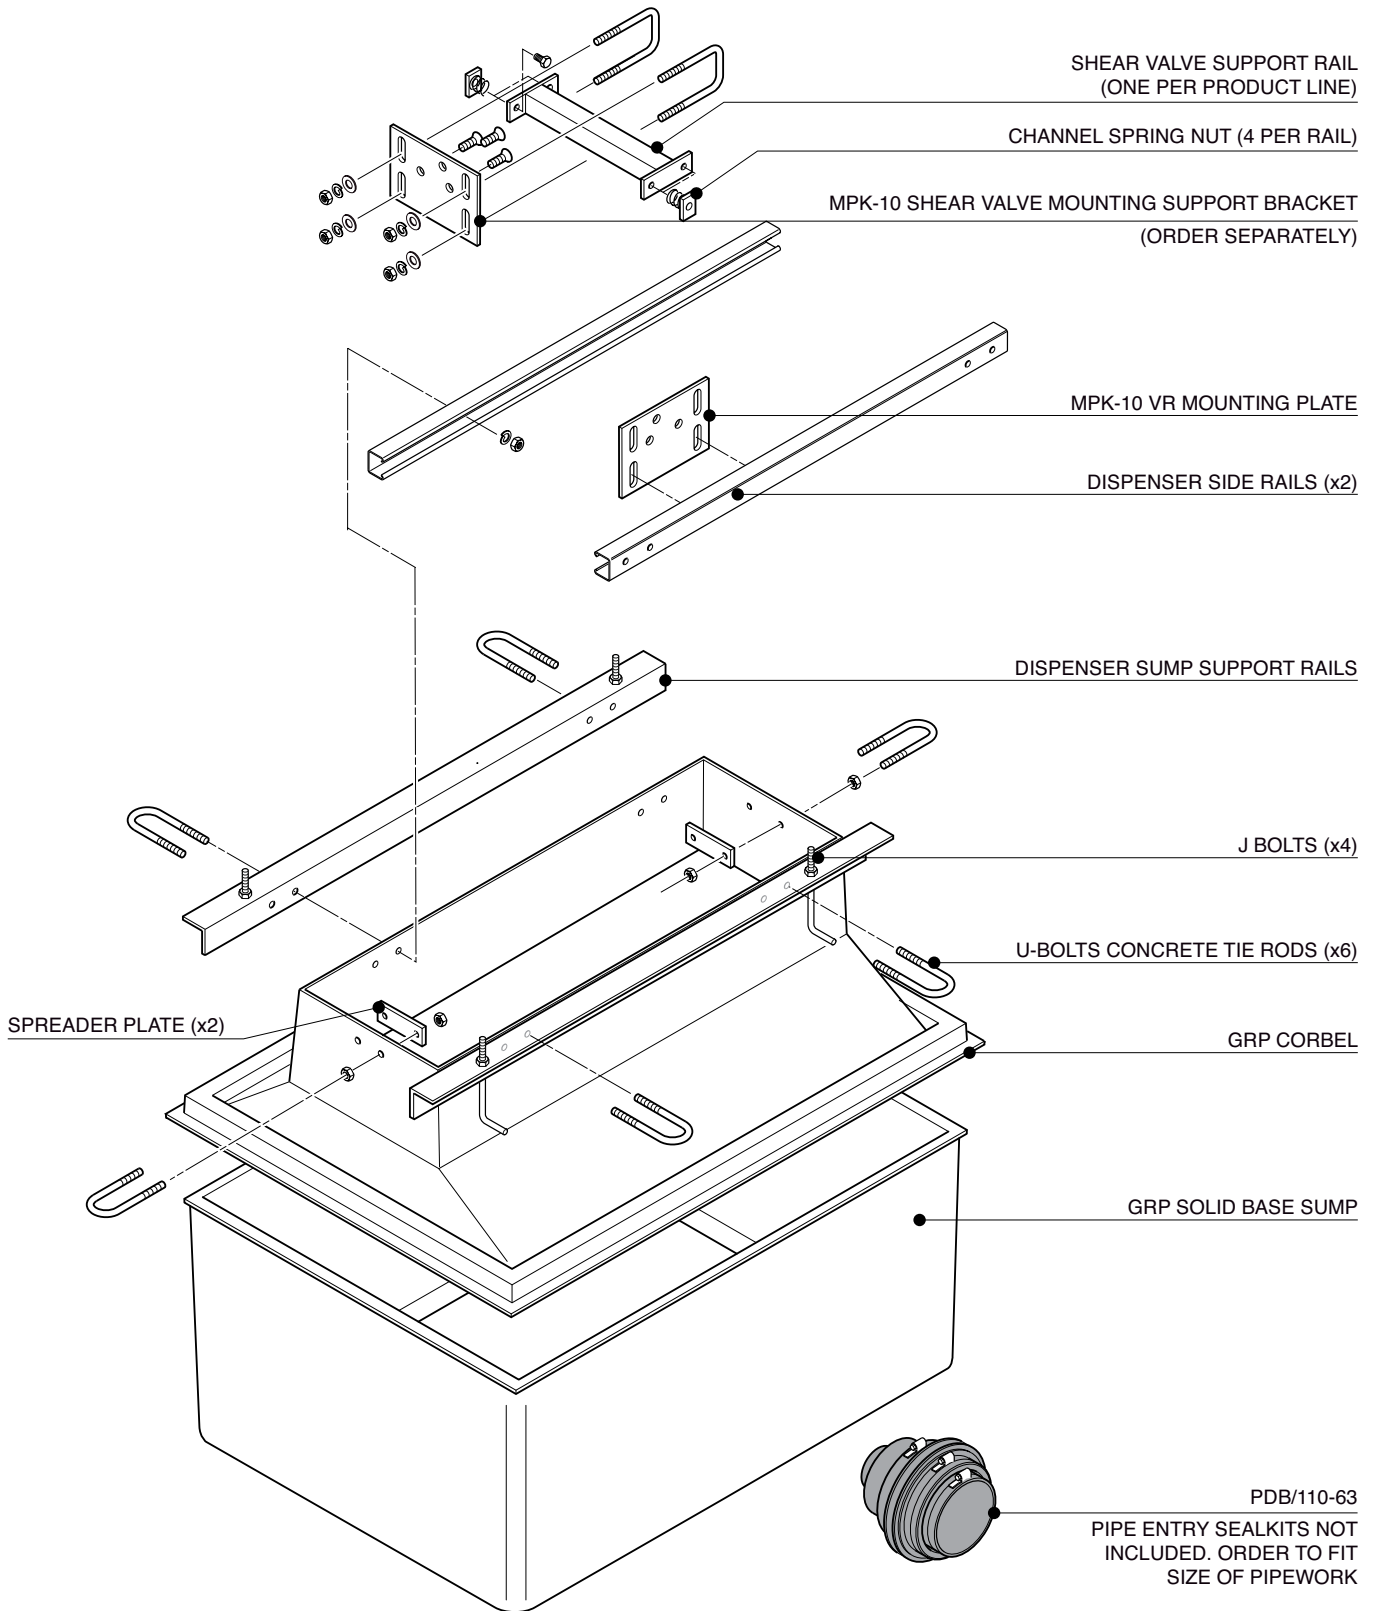

1100mm x 800mm GRP solid base sump and corbel to fit Censtar CS42 series models. Metalwork included.

For reference purposes only. This drawing is not a specification. Order against product code only. To enable continuous improvement of our products, the designs and specifications are subject to change without notice.

**FIBRELITE**   
PART OF OPW A DOVER COMPANY

1100mm x 800mm GRP solid base sump and corbel to fit Censtar CS42 series models. Metalwork included.

For reference purposes only. This drawing is not a specification. Order against product code only. To enable continuous improvement of our products, the designs and specifications are subject to change without notice.

**FIBRELITE**   
 PART OF OPW A  COMPANY

1100mm x 800mm GRP solid base sump and corbel to fit Censtar CS42 series models. Metalwork included.

For reference purposes only. This drawing is not a specification. Order against product code only. To enable continuous improvement of our products, the designs and specifications are subject to change without notice.