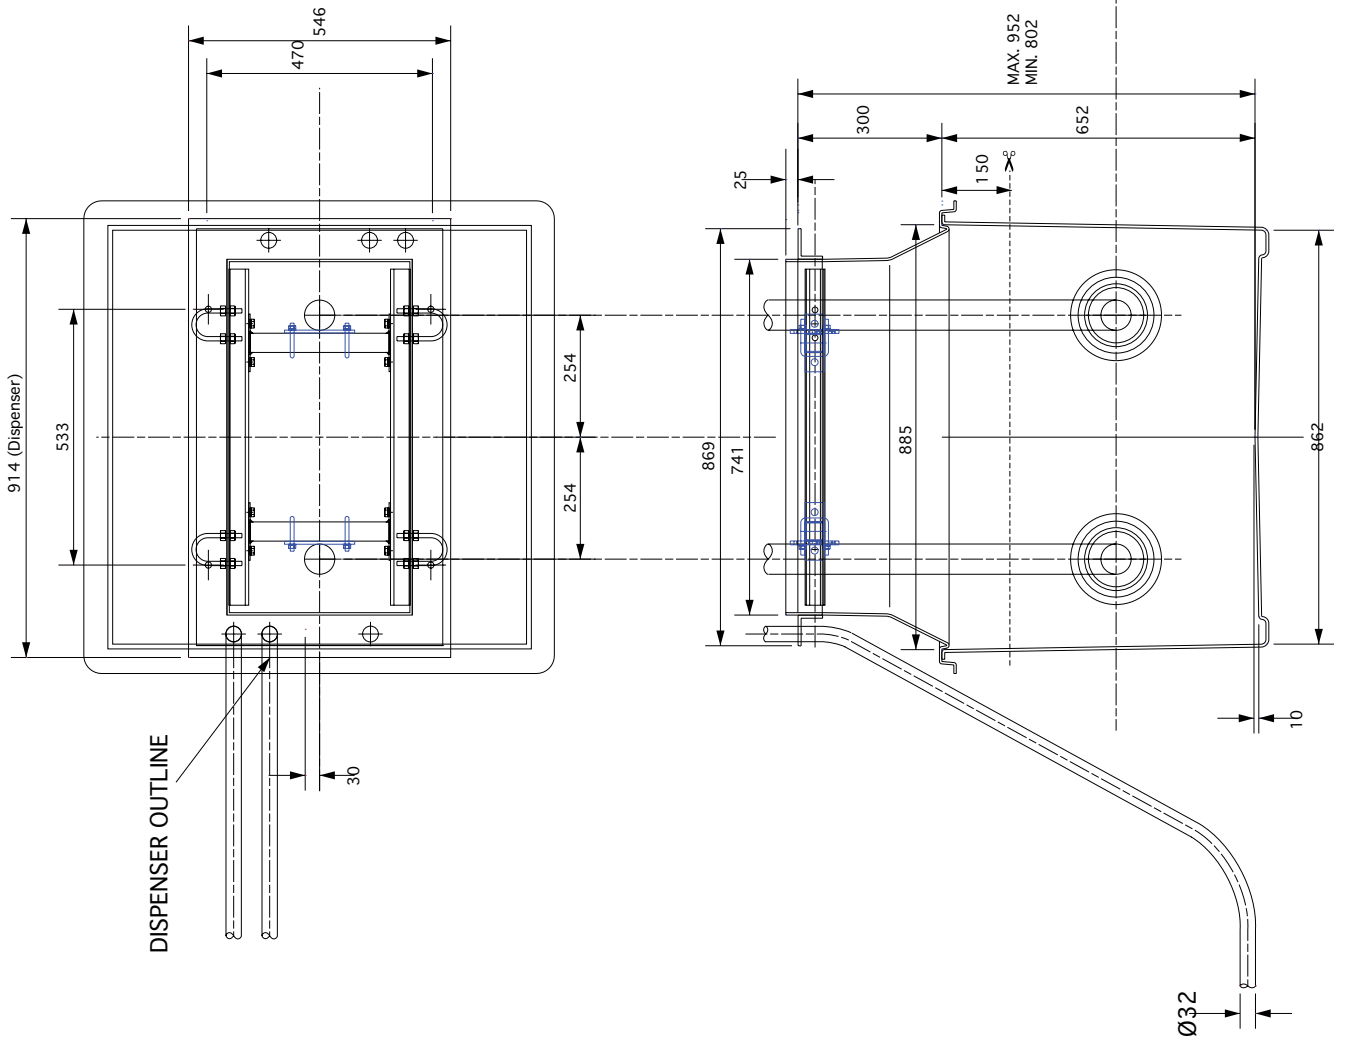

## Two Grade Illustration

862mm x 862mm GRP solid base sump and corbel to fit Gilbarco Advantage narrow (36") body dispenser models: B20, B21, BD1, BD0, B42 & B43.

For reference purposes only. This drawing is not a specification. Order against product code only. To enable continuous improvement of our products, the designs and specifications are subject to change without notice.

862mm x 862mm GRP solid base sump and corbel to fit Gilbarco Advantage narrow (36") body dispenser models: B20, B21, BD1, BD0, B42 & B43.

For reference purposes only. This drawing is not a specification. Order against product code only. To enable continuous improvement of our products, the designs and specifications are subject to change without notice.

**FIBRELITE**   
PART OF OPW A DOVER COMPANY

THE ADVANTAGE DUAL QUAD AND SUPER HI MODELS:  
B20, B21, BD0, BD1, BD42 & B43

862mm x 862mm GRP solid base sump and corbel to fit Gilbarco Advantage narrow (36") body dispenser models: B20, B21, BD1, BD0, B42 & B43.