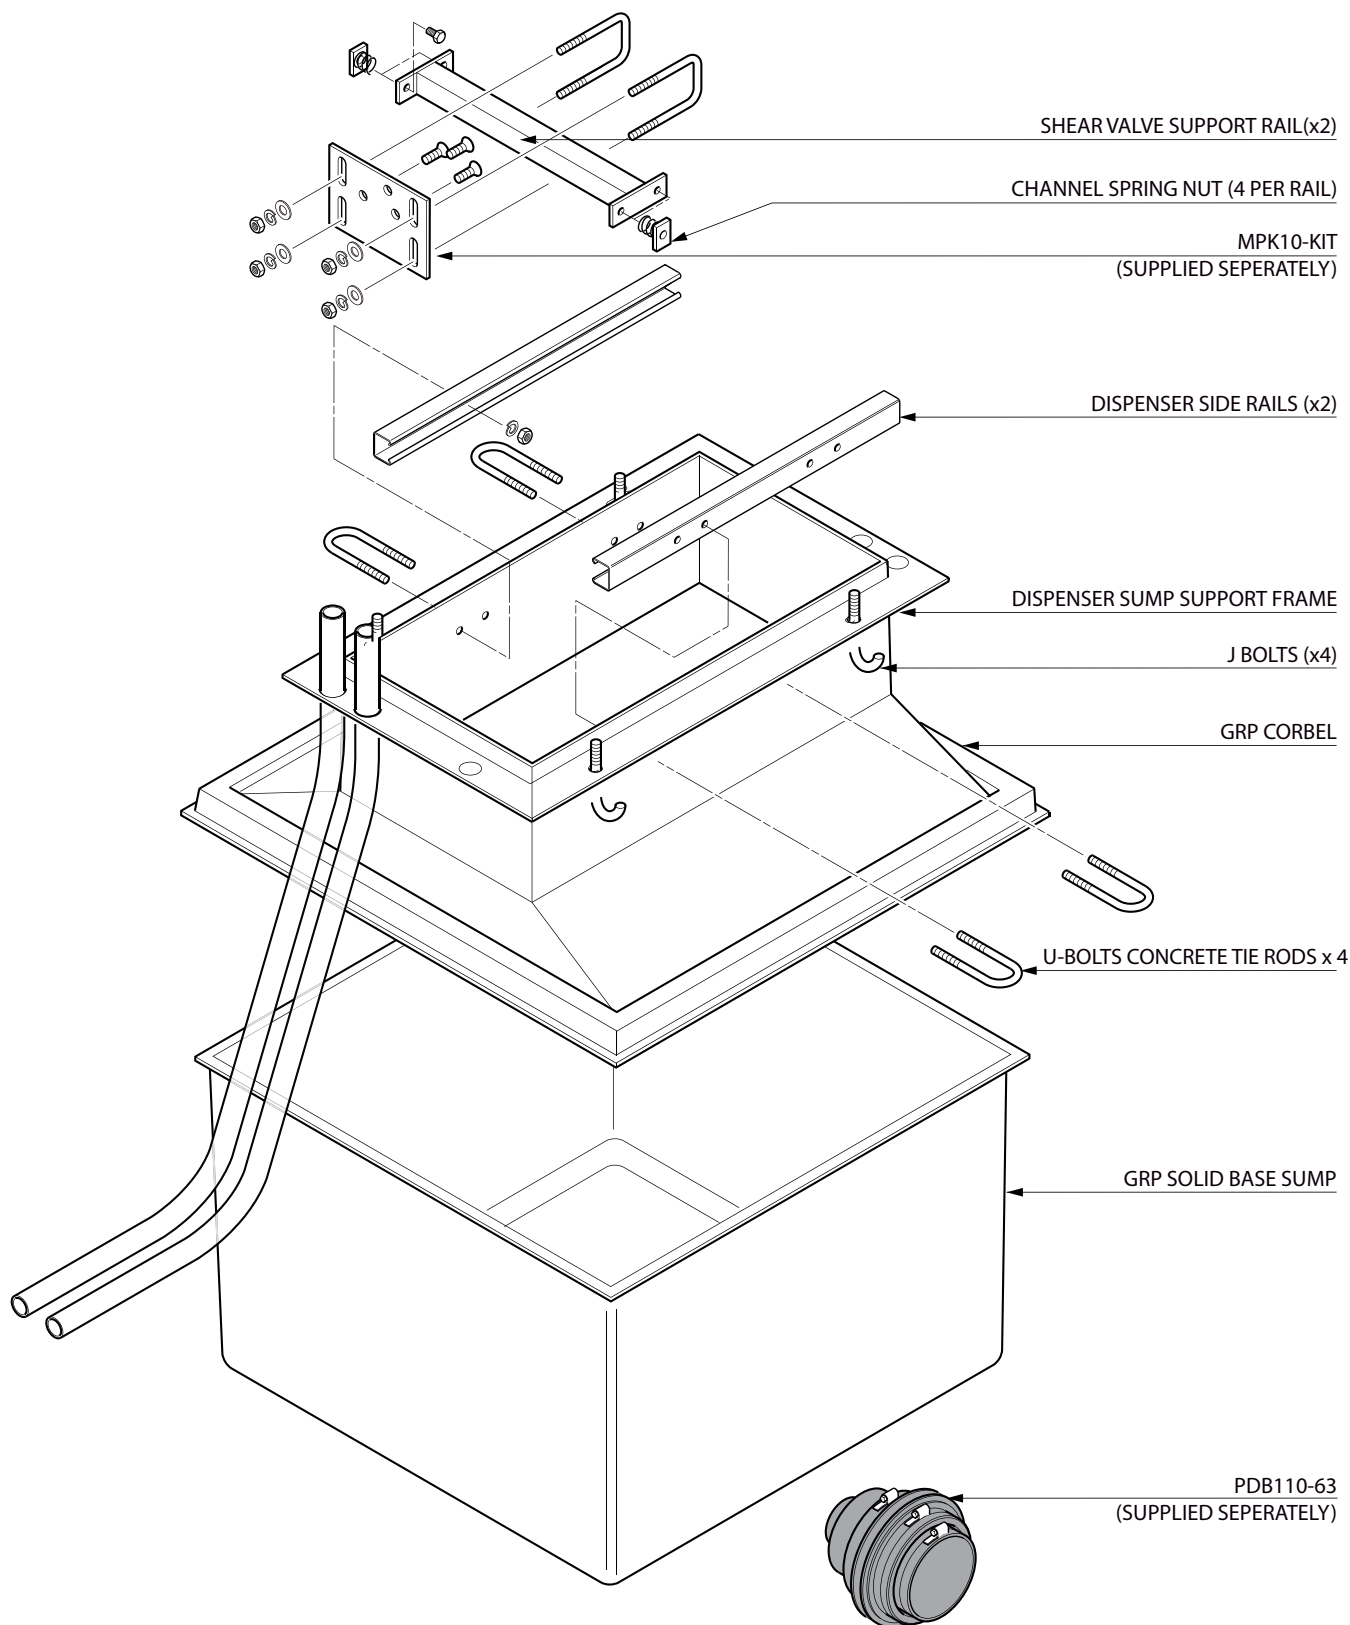

## Two Grade Illustration

862mm x 862mm GRP solid base sump and corbel to fit Gilbarco Advantage narrow (36") body dispenser models: B20, B21, BD1, BD0, B42 & B43.

For reference purposes only. This drawing is not a specification. Order against product code only. To enable continuous improvement of our products, the designs and specifications are subject to change without notice.

862mm x 862mm GRP solid base sump and corbel to fit Gilbarco Advantage narrow (36") body dispenser models: B20, B21, BD1, BD0, B42 & B43.

For reference purposes only. This drawing is not a specification. Order against product code only. To enable continuous improvement of our products, the designs and specifications are subject to change without notice.

**FIBRELITE**   
PART OF OPW A DOVER COMPANY

THE ADVANTAGE DUAL QUAD AND SUPER HI MODELS:  
B20, B21, BD0, BD1, BD42 & B43

862mm x 862mm GRP solid base sump and corbel to fit Gilbarco Advantage narrow (36") body dispenser models: B20, B21, BD1, BD0, B42 & B43.