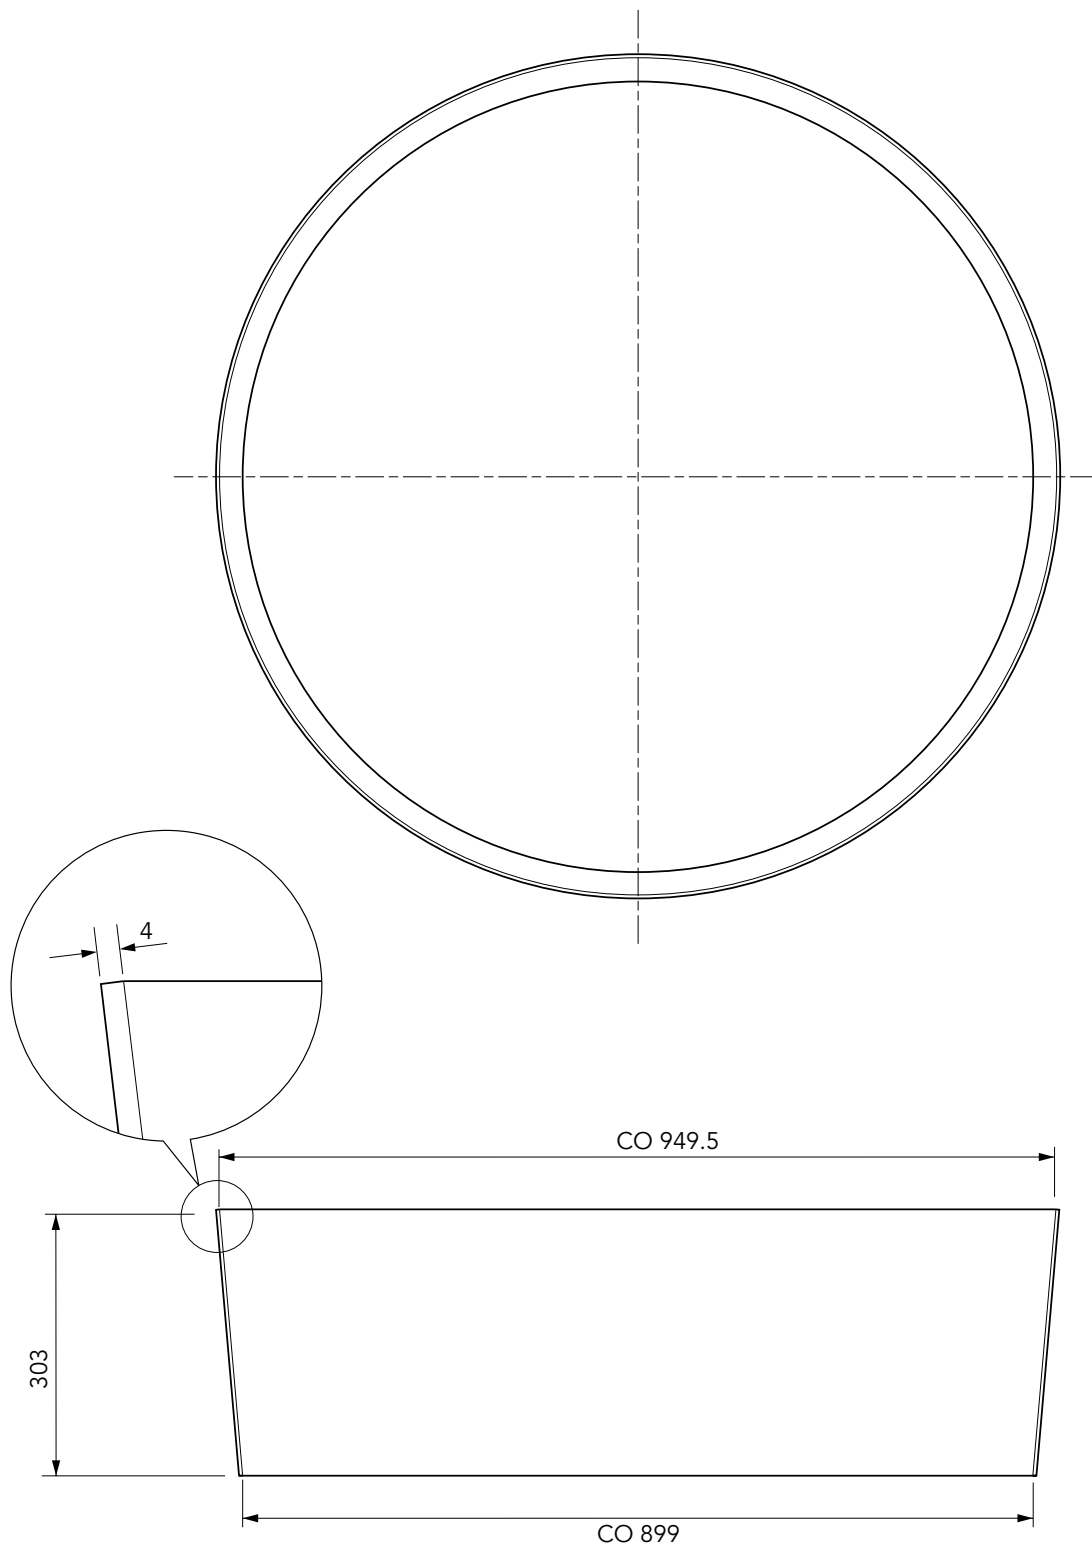

300mm deep FRP skirt to fit FL90 cover.

For reference purposes only. This drawing is not a specification. Order against product code only. To enable continuous improvement of our products, the designs and specifications are subject to change without notice.

FIBRELITE 
PART OF OPW A DOVER COMPANY

300mm deep FRP skirt to fit FL90 cover.

For reference purposes only. This drawing is not a specification. Order against product code only. To enable continuous improvement of our products, the designs and specifications are subject to change without notice.