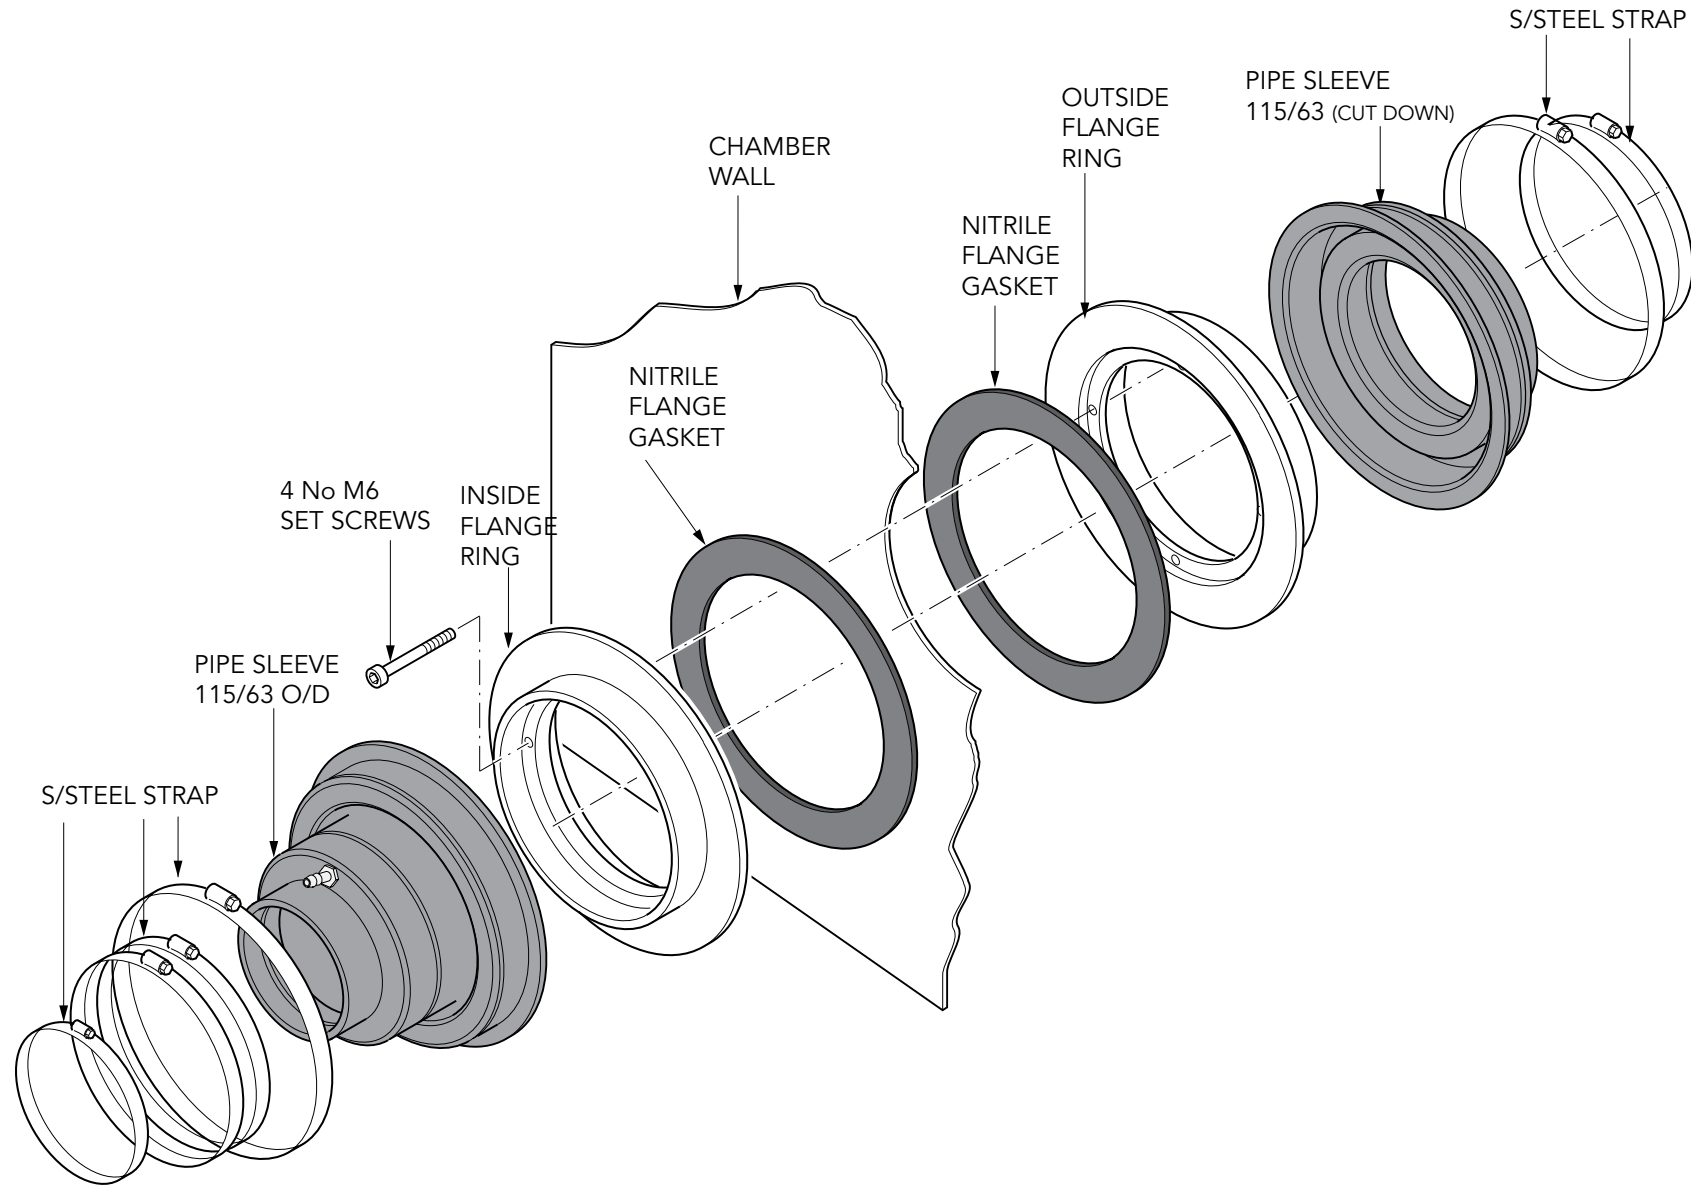

OPW retractable pipework duct sealkit. Seals 115mm diameter duct to 63mm diameter pipe. The PDBD/115-63 seals the OPW 2" Flexworks within the 4" access pipe.

For reference purposes only. This drawing is not a specification. Order against product code only. To enable continuous improvement of our products, the designs and specifications are subject to change without notice.

FIBRELITE 
PART OF OPW A  COMPANY

OPW retractable pipework duct seal kit. Seals 115mm diameter duct to 63mm diameter pipe. The PDBD/115-63 seals the OPW 2" Flexworks within the 4" access pipe.

For reference purposes only. This drawing is not a specification. Order against product code only. To enable continuous improvement of our products, the designs and specifications are subject to change without notice.

ASSEMBLY OF PIPEWORK
SIZE 115mm & 63mm O/D

ASSEMBLED COMPONENT

OPW retractable pipework duct sealkit. Seals 115mm diameter duct to 63mm diameter pipe. The PDBD/115-63 seals the OPW 2" Flexworks within the 4" access pipe.