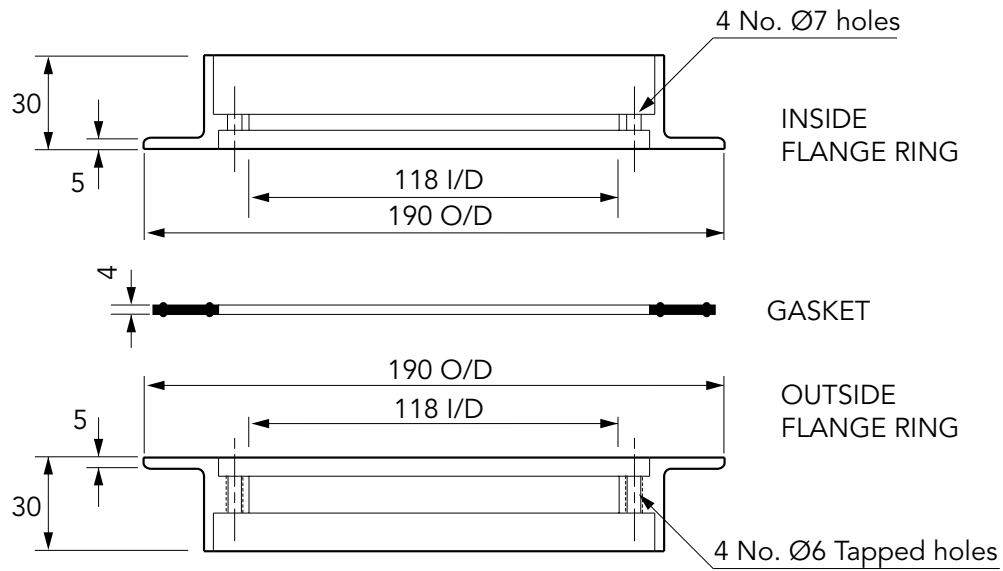

OPW retractable pipework duct sealkit. Seals 115mm diameter duct to 63mm diameter pipe. The PDBD/115-63 seals the OPW 2" Flexworks within the 4" access pipe.

For reference purposes only. This drawing is not a specification. Order against product code only. To enable continuous improvement of our products, the designs and specifications are subject to change without notice.

FIBRELITE 
PART OF OPW A  COMPANY

OPW retractable pipework duct seal kit. Seals 115mm diameter duct to 63mm diameter pipe. The PDBD/115-63 seals the OPW 2" Flexworks within the 4" access pipe.

For reference purposes only. This drawing is not a specification. Order against product code only. To enable continuous improvement of our products, the designs and specifications are subject to change without notice.

ASSEMBLY OF PIPEWORK
SIZE 115mm & 63mm O/D

ASSEMBLED COMPONENT

OPW retractable pipework duct sealkit. Seals 115mm diameter duct to 63mm diameter pipe. The PDBD/115-63 seals the OPW 2" Flexworks within the 4" access pipe.