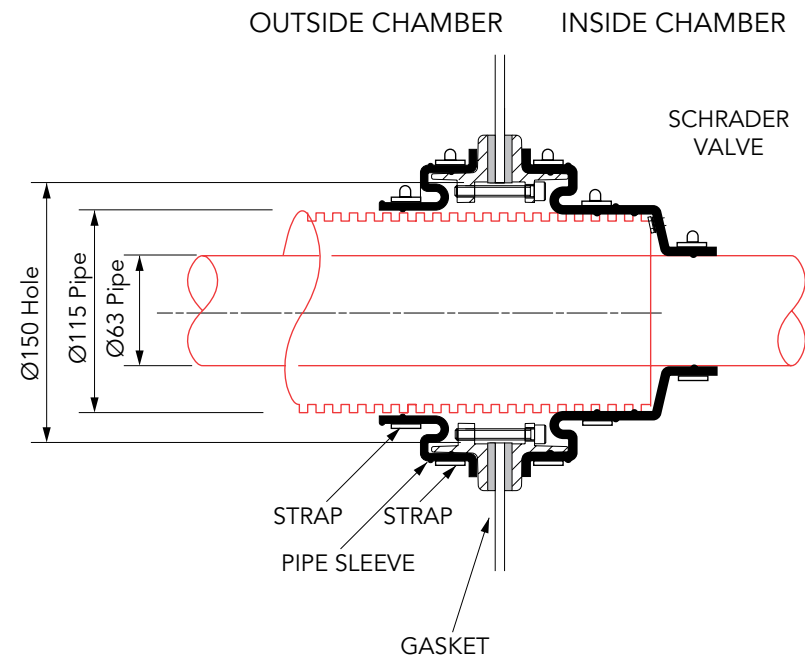

OPW retractable pipework duct sealkit. Seals 115mm diameter duct to 63mm diameter pipe. The PDBD/115-63 seals the OPW 2" Flexworks within the 4" access pipe.

For reference purposes only. This drawing is not a specification. Order against product code only. To enable continuous improvement of our products, the designs and specifications are subject to change without notice.

FIBRELITE 
PART OF OPW A  COMPANY

OPW retractable pipework duct seal kit. Seals 115mm diameter duct to 63mm diameter pipe. The PDBD/115-63 seals the OPW 2" Flexworks within the 4" access pipe.

For reference purposes only. This drawing is not a specification. Order against product code only. To enable continuous improvement of our products, the designs and specifications are subject to change without notice.

ASSEMBLY OF PIPEWORK
SIZE 115mm & 63mm O/D

ASSEMBLED COMPONENT

OPW retractable pipework duct sealkit. Seals 115mm diameter duct to 63mm diameter pipe. The PDBD/115-63 seals the OPW 2" Flexworks within the 4" access pipe.