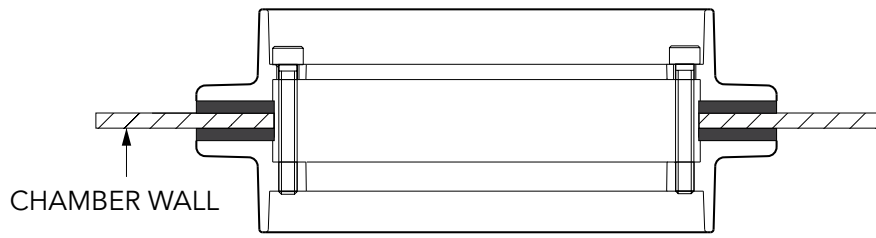

OPW retractable pipework duct sealkit. Seals 115mm diameter duct to 63mm diameter pipe. The PDBD/115-63 seals the OPW 2" Flexworks within the 4" access pipe.

For reference purposes only. This drawing is not a specification. Order against product code only. To enable continuous improvement of our products, the designs and specifications are subject to change without notice.

FIBRELITE 
PART OF OPW A  COMPANY

OPW retractable pipework duct seal kit. Seals 115mm diameter duct to 63mm diameter pipe. The PDBD/115-63 seals the OPW 2" Flexworks within the 4" access pipe.

For reference purposes only. This drawing is not a specification. Order against product code only. To enable continuous improvement of our products, the designs and specifications are subject to change without notice.

ASSEMBLY OF PIPEWORK
SIZE 115mm & 63mm O/D

ASSEMBLED COMPONENT

OPW retractable pipework duct sealkit. Seals 115mm diameter duct to 63mm diameter pipe. The PDBD/115-63 seals the OPW 2" Flexworks within the 4" access pipe.