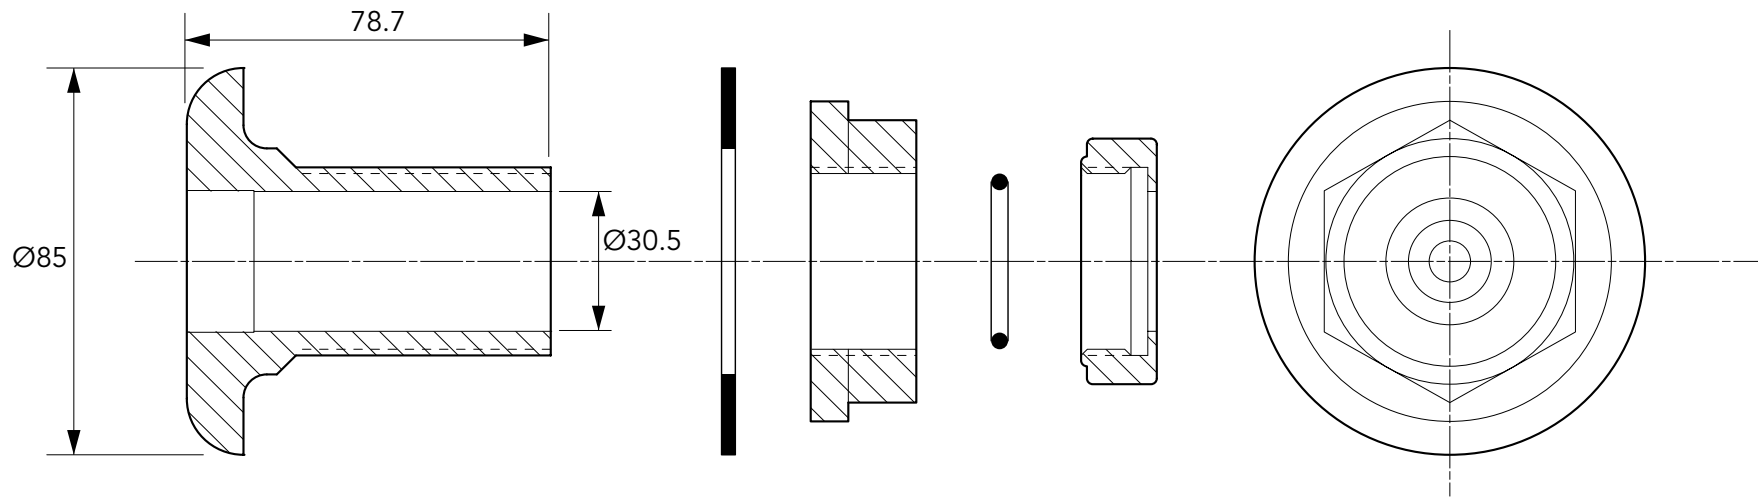

PRODUCT CODE	To fit Steel Conduit (internal dia. inches)	Hole Size Dim 'A' (dia. mm)
PEC/27	3/4"	51 mm

27mm diameter electrical entry pipe kit.

For reference purposes only. This drawing is not a specification. Order against product code only. To enable continuous improvement of our products, the designs and specifications are subject to change without notice.

FIBRELITE 
PART OF OPW A DOVER COMPANY

PRODUCT CODE	To fit Steel Conduit (internal dia. inches)	Hole Size Dim 'A' (dia. mm)
PEC/27	3/4"	51 mm

27mm diameter electrical entry pipe kit.

For reference purposes only. This drawing is not a specification. Order against product code only. To enable continuous improvement of our products, the designs and specifications are subject to change without notice.

27mm diameter electrical entry pipe kit.

For reference purposes only. This drawing is not a specification. Order against product code only. To enable continuous improvement of our products, the designs and specifications are subject to change without notice.