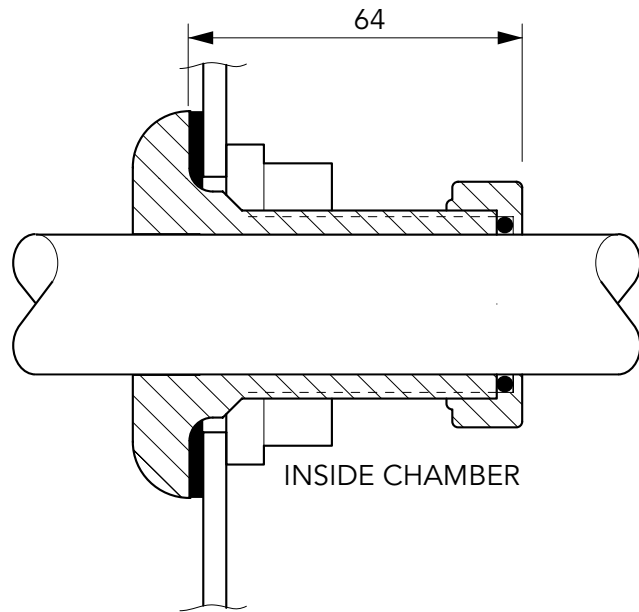

PRODUCT CODE	To fit Steel Conduit (internal dia. inches)	Hole Size Dim 'A' (dia. mm)
PEC/27	3/4"	51 mm

27mm diameter electrical entry pipe kit.

For reference purposes only. This drawing is not a specification. Order against product code only. To enable continuous improvement of our products, the designs and specifications are subject to change without notice.

FIBRELITE 
PART OF OPW A DOVER COMPANY

PRODUCT CODE	To fit Steel Conduit (internal dia. inches)	Hole Size Dim 'A' (dia. mm)
PEC/27	3/4"	51 mm

27mm diameter electrical entry pipe kit.

For reference purposes only. This drawing is not a specification. Order against product code only. To enable continuous improvement of our products, the designs and specifications are subject to change without notice.

27mm diameter electrical entry pipe kit.

For reference purposes only. This drawing is not a specification. Order against product code only. To enable continuous improvement of our products, the designs and specifications are subject to change without notice.