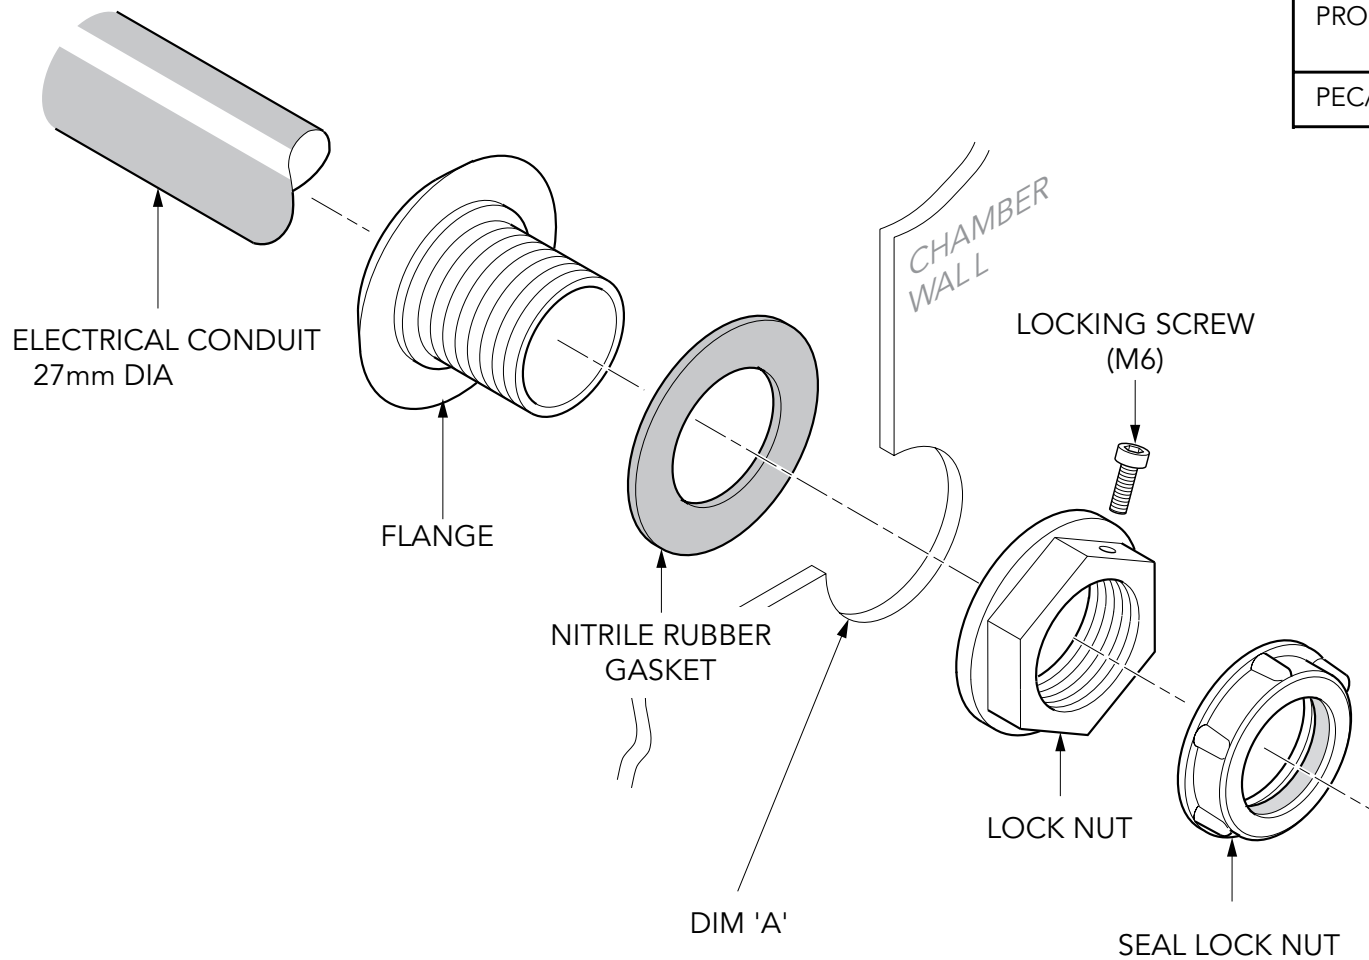

PRODUCT CODE	To fit Steel Conduit (internal dia. inches)	Hole Size Dim 'A' (dia. mm)
PEC/27	3/4"	51 mm

27mm diameter electrical entry pipe kit.

For reference purposes only. This drawing is not a specification. Order against product code only. To enable continuous improvement of our products, the designs and specifications are subject to change without notice.

FIBRELITE 
PART OF OPW A DOVER COMPANY

PRODUCT CODE	To fit Steel Conduit (internal dia. inches)	Hole Size Dim 'A' (dia. mm)
PEC/27	3/4"	51 mm

27mm diameter electrical entry pipe kit.

For reference purposes only. This drawing is not a specification. Order against product code only. To enable continuous improvement of our products, the designs and specifications are subject to change without notice.

27mm diameter electrical entry pipe kit.

For reference purposes only. This drawing is not a specification. Order against product code only. To enable continuous improvement of our products, the designs and specifications are subject to change without notice.