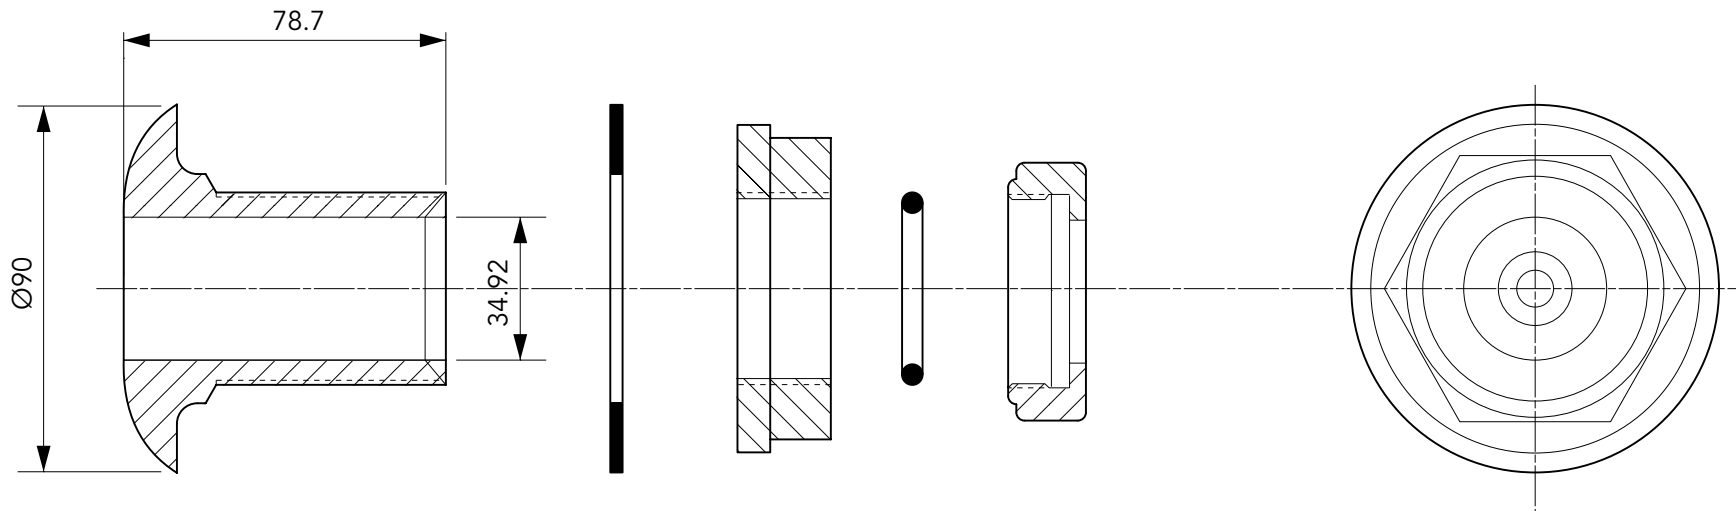

Product Code	To Fit Steel Conduit (internal dia. inches)	Hole Size Dim 'A' (dia. mm)
PEC/33	1"	60

33mm diameter electrical entry pipe kit

For reference purposes only. This drawing is not a specification. Order against product code only. To enable continuous improvement of our products, the designs and specifications are subject to change without notice.

FIBRELITE 
PART OF OPW A DOVER COMPANY

Product Code	To Fit Steel Conduit (internal dia. inches)	Hole Size Dim 'A' (dia. mm)
PEC/33	1"	60

33mm diameter electrical entry pipe kit

For reference purposes only. This drawing is not a specification. Order against product code only. To enable continuous improvement of our products, the designs and specifications are subject to change without notice.