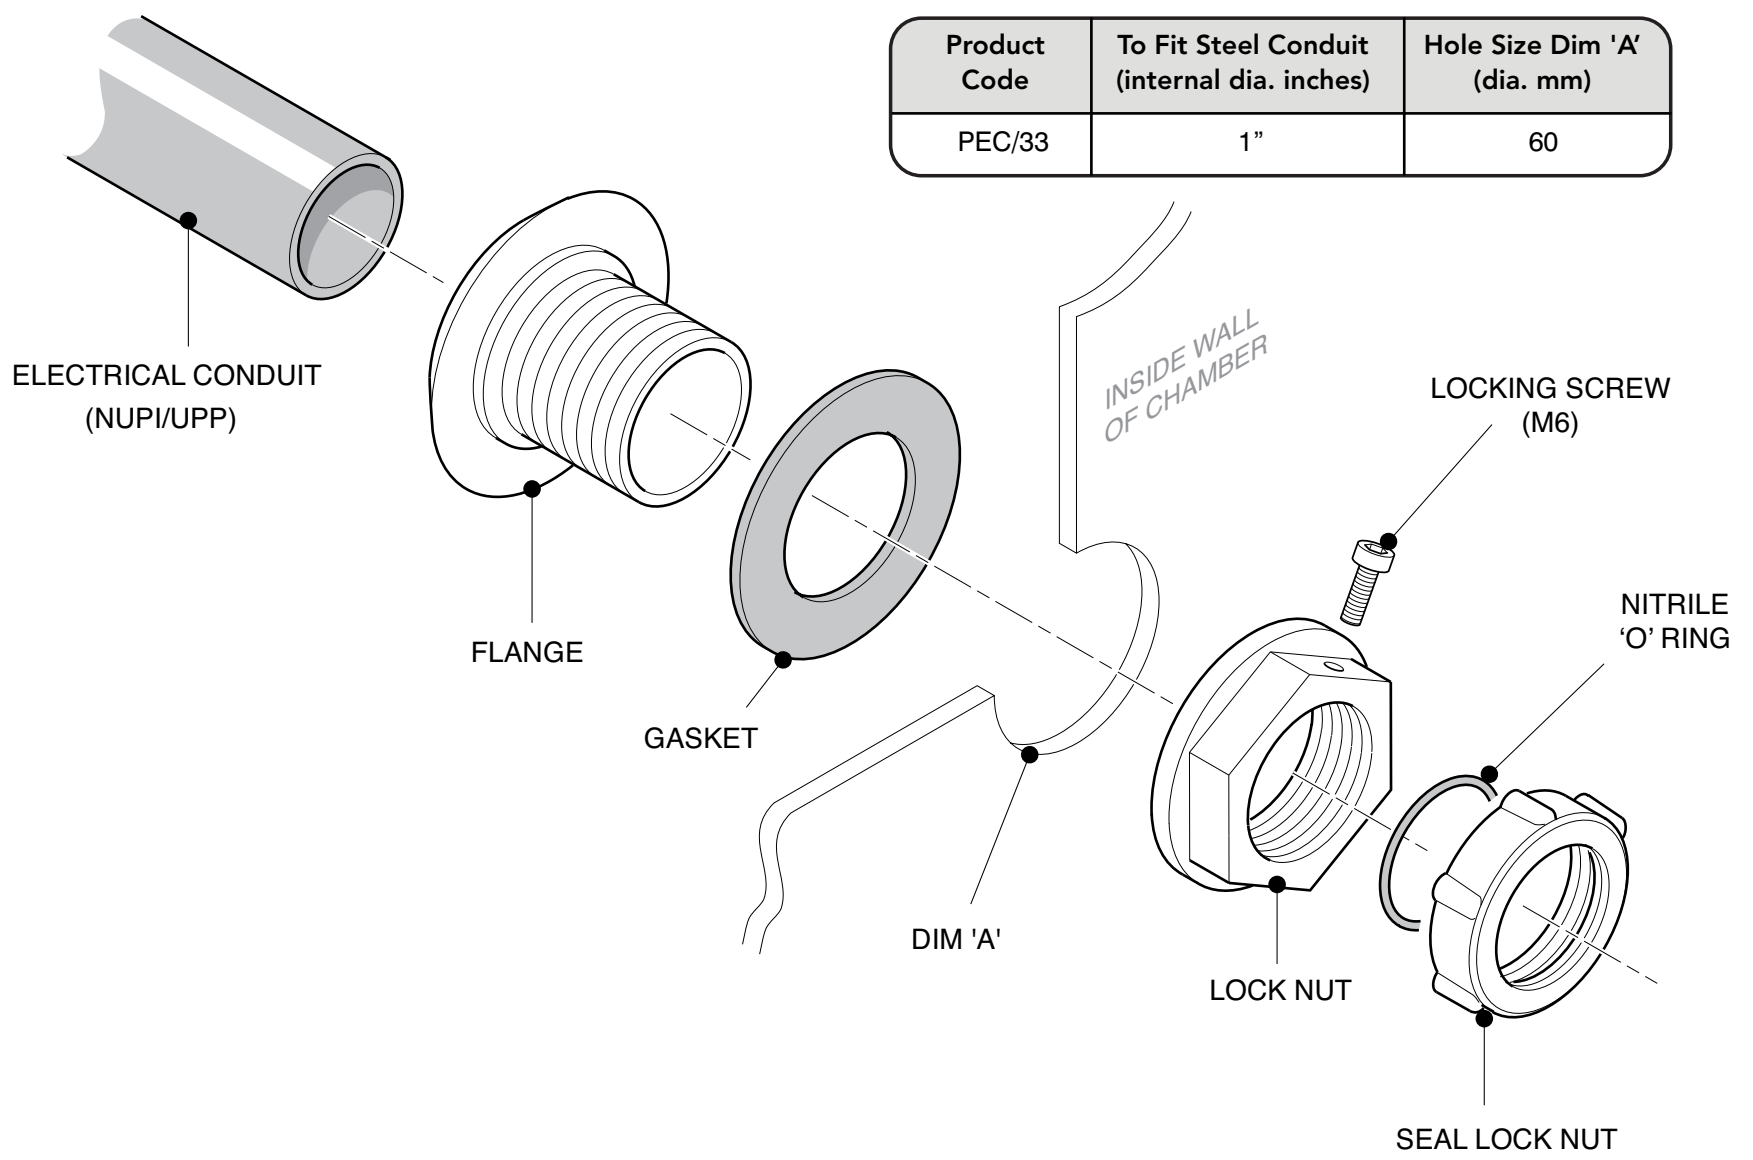

Product Code	To Fit Steel Conduit (internal dia. inches)	Hole Size Dim 'A' (dia. mm)
PEC/33	1"	60

33mm diameter electrical entry pipe kit

For reference purposes only. This drawing is not a specification. Order against product code only. To enable continuous improvement of our products, the designs and specifications are subject to change without notice.

FIBRELITE 
PART OF OPW A DOVER COMPANY

Product Code	To Fit Steel Conduit (internal dia. inches)	Hole Size Dim 'A' (dia. mm)
PEC/33	1"	60

33mm diameter electrical entry pipe kit

For reference purposes only. This drawing is not a specification. Order against product code only. To enable continuous improvement of our products, the designs and specifications are subject to change without notice.