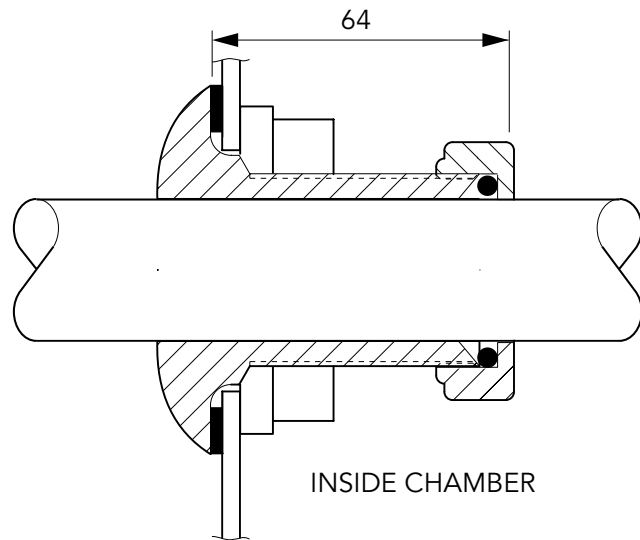

Product Code	To Fit Steel Conduit (internal dia. inches)	Hole Size Dim 'A' (dia. mm)
PEC/33	1"	60

33mm diameter electrical entry pipe kit

For reference purposes only. This drawing is not a specification. Order against product code only. To enable continuous improvement of our products, the designs and specifications are subject to change without notice.

FIBRELITE 
PART OF OPW A DOVER COMPANY

Product Code	To Fit Steel Conduit (internal dia. inches)	Hole Size Dim 'A' (dia. mm)
PEC/33	1"	60

33mm diameter electrical entry pipe kit

For reference purposes only. This drawing is not a specification. Order against product code only. To enable continuous improvement of our products, the designs and specifications are subject to change without notice.

INSIDE CHAMBER