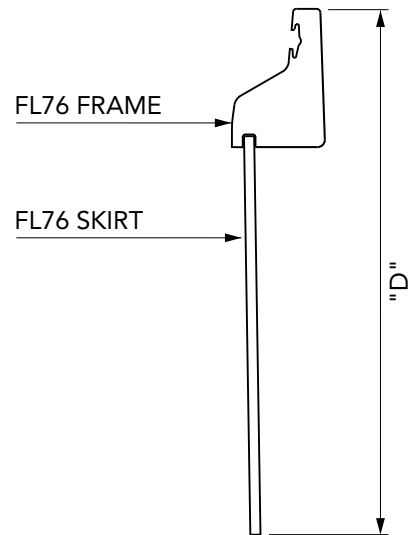

12" deep skirt to fit FL10 & FL76 Frame.

For reference purposes only. This drawing is not a specification. Order against product code only. To enable continuous improvement of our products, the designs and specifications are subject to change without notice.

FIBRELITE 
PART OF OPW A DOVER COMPANY

SKIRT REFERENCE	DIM "A"	DIM "B"	DIM "C"	DIM "D"
FL76/SK12	30 1/2	30 7/8	10 29/32	14 1/4
FL10/SK12	30 1/2	30 7/8	10 29/32	13 11/32