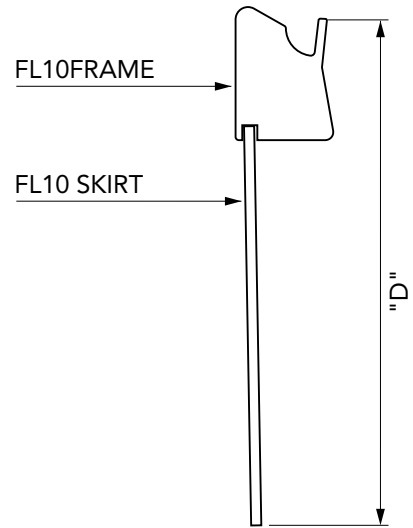

12" deep skirt to fit FL10 & FL76 Frame.

For reference purposes only. This drawing is not a specification. Order against product code only. To enable continuous improvement of our products, the designs and specifications are subject to change without notice.

FIBRELITE 
PART OF OPW A DOVER COMPANY

SKIRT REFERENCE	DIM "A"	DIM "B"	DIM "C"	DIM "D"
FL76/SK12	30 1/2	30 7/8	10 29/32	14 1/4
FL10/SK12	30 1/2	30 7/8	10 29/32	13 11/32