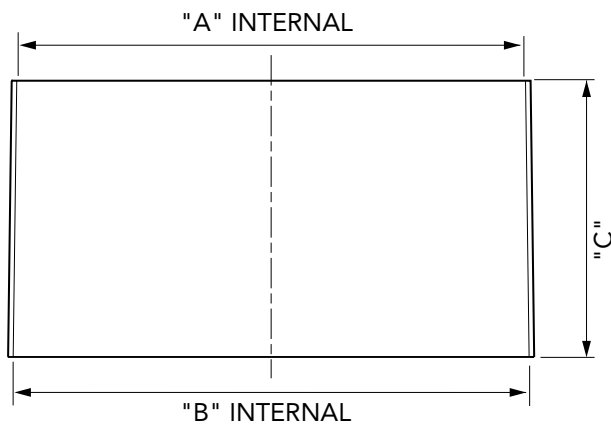

12" deep skirt to fit FL10 & FL76 Frame.

For reference purposes only. This drawing is not a specification. Order against product code only. To enable continuous improvement of our products, the designs and specifications are subject to change without notice.

FIBRELITE 
PART OF OPW A DOVER COMPANY

SKIRT REFERENCE	DIM "A"	DIM "B"	DIM "C"	DIM "D"
FL76/SK12	30 1/2	30 7/8	10 29/32	14 1/4
FL10/SK12	30 1/2	30 7/8	10 29/32	13 11/32