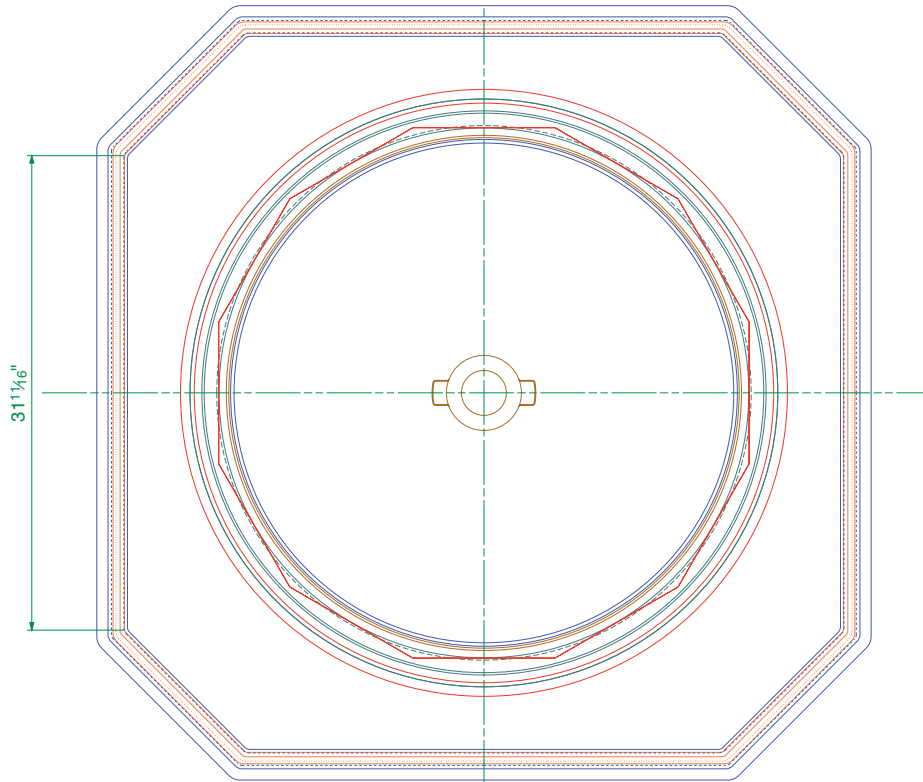

48" eight sided solid base sump, corbel, height skirt adjustable, internal lid, 35 1/2" dia. watertight flat sealed cover and frame.a

For reference purposes only. This drawing is not a specification. Order against product code only. To enable continuous improvement of our products, the designs and specifications are subject to change without notice.

**FIBRELITE**   
PART OF OPW A DOVER COMPANY

48" eight sided solid base sump, corbel, height skirt adjustable, internal lid, 35 1/2" dia. watertight flat sealed cover and frame.a

For reference purposes only. This drawing is not a specification. Order against product code only. To enable continuous improvement of our products, the designs and specifications are subject to change without notice.

**FIBRELITE**   
 PART OF OPW A  COMPANY

48" eight sided solid base sump, corbel, height skirt adjustable, internal lid, 35 1/2" dia. watertight flat sealed cover and frame.a

For reference purposes only. This drawing is not a specification. Order against product code only. To enable continuous improvement of our products, the designs and specifications are subject to change without notice.