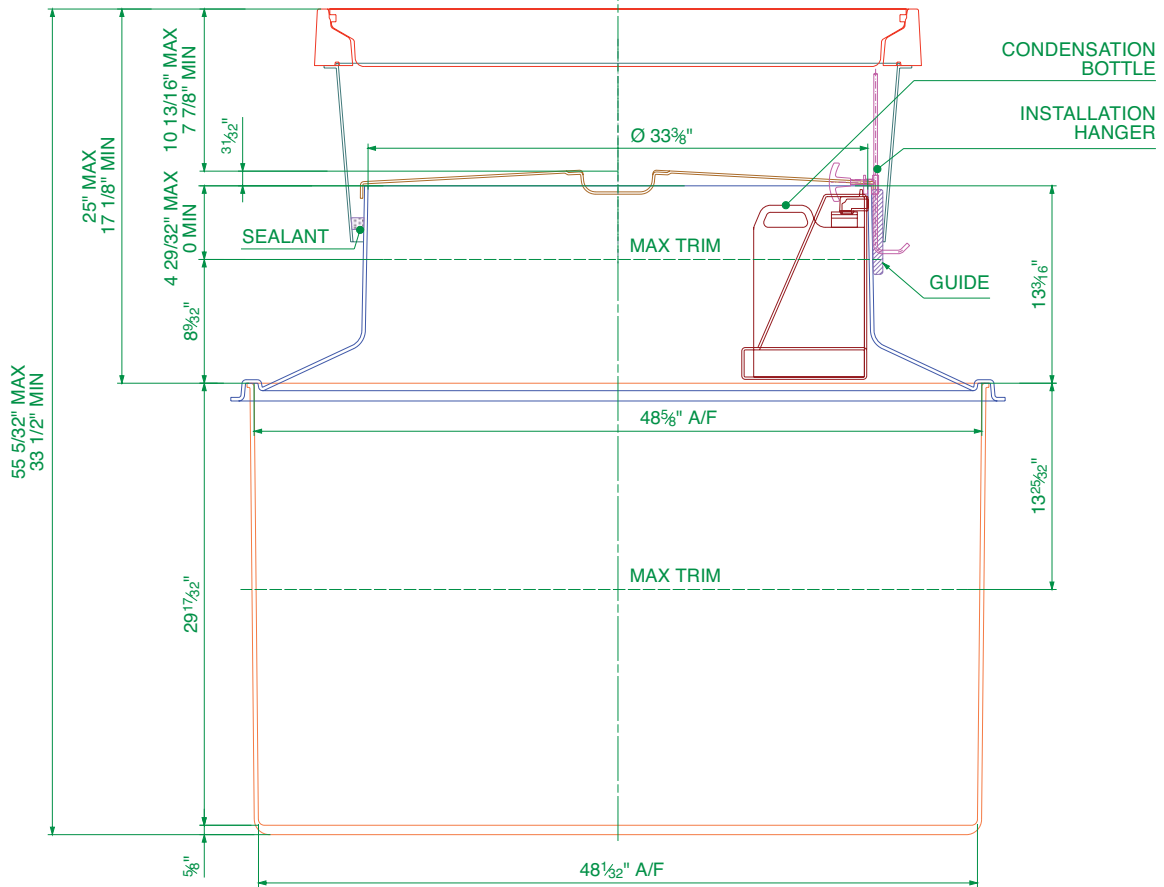

48" eight sided solid base sump, corbel, height skirt adjustable, internal lid, 35 1/2" dia. watertight flat sealed cover and frame.a

For reference purposes only. This drawing is not a specification. Order against product code only. To enable continuous improvement of our products, the designs and specifications are subject to change without notice.

**FIBRELITE**   
PART OF OPW A DOVER COMPANY

48" eight sided solid base sump, corbel, height skirt adjustable, internal lid, 35 1/2" dia. watertight flat sealed cover and frame.a

For reference purposes only. This drawing is not a specification. Order against product code only. To enable continuous improvement of our products, the designs and specifications are subject to change without notice.

**FIBRELITE**   
 PART OF OPW A  COMPANY

48" eight sided solid base sump, corbel, height skirt adjustable, internal lid, 35 1/2" dia. watertight flat sealed cover and frame.a

For reference purposes only. This drawing is not a specification. Order against product code only. To enable continuous improvement of our products, the designs and specifications are subject to change without notice.