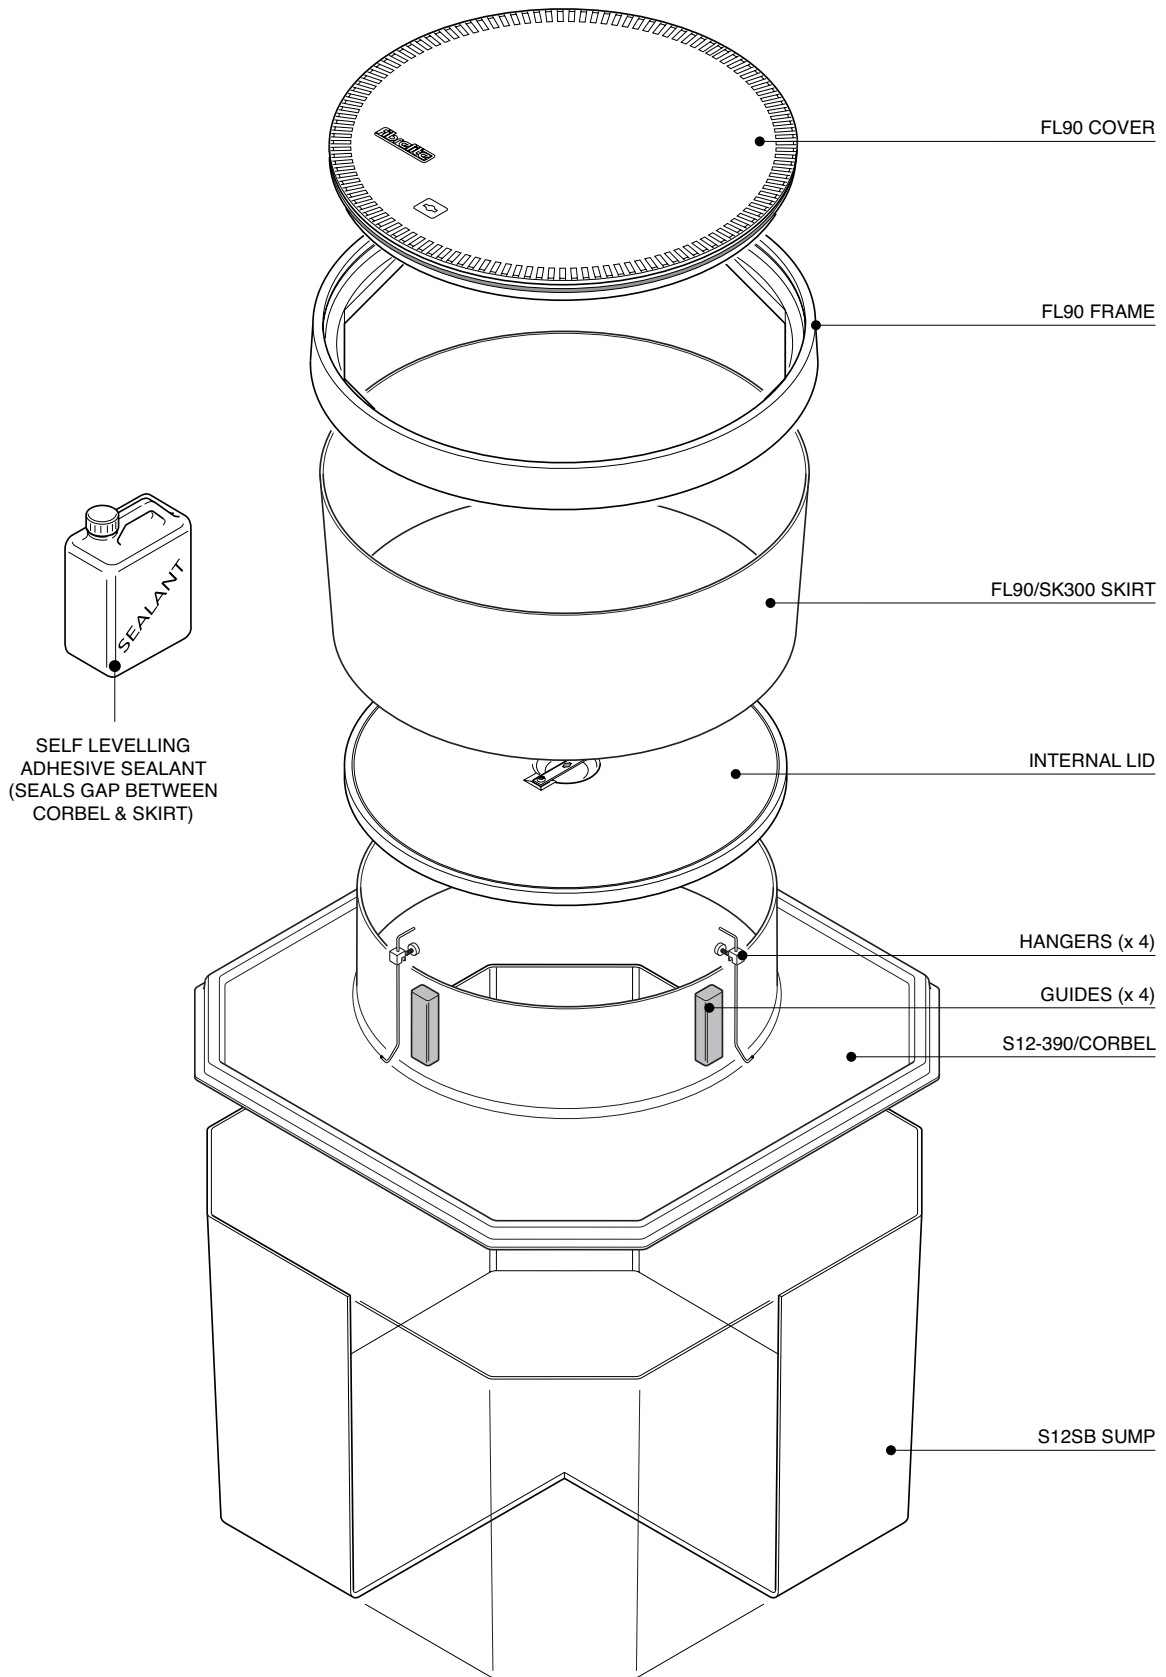

48" eight sided solid base sump, corbel, height skirt adjustable, internal lid, 35 1/2" dia. watertight flat sealed cover and frame.a

For reference purposes only. This drawing is not a specification. Order against product code only. To enable continuous improvement of our products, the designs and specifications are subject to change without notice.

**FIBRELITE**   
PART OF OPW A DOVER COMPANY

48" eight sided solid base sump, corbel, height skirt adjustable, internal lid, 35 1/2" dia. watertight flat sealed cover and frame.a

For reference purposes only. This drawing is not a specification. Order against product code only. To enable continuous improvement of our products, the designs and specifications are subject to change without notice.

**FIBRELITE**   
 PART OF OPW A  COMPANY

48" eight sided solid base sump, corbel, height skirt adjustable, internal lid, 35 1/2" dia. watertight flat sealed cover and frame.a

For reference purposes only. This drawing is not a specification. Order against product code only. To enable continuous improvement of our products, the designs and specifications are subject to change without notice.