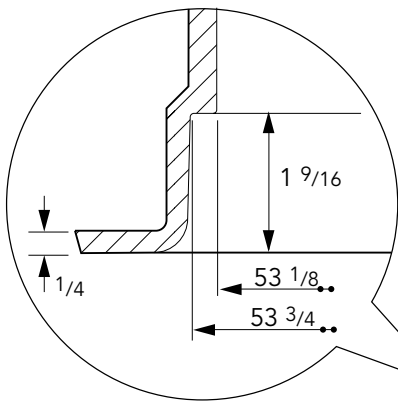

12" deep extension to fit S14 & S14CR tank sumps

For reference purposes only. This drawing is not a specification. Order against product code only. To enable continuous improvement of our products, the designs and specifications are subject to change without notice.

FIBRELITE 
PART OF OPW A DOVER COMPANY

GROOVE DETAIL SECTION

12" deep extension to fit S14 & S14CR tank sumps

For reference purposes only. This drawing is not a specification. Order against product code only. To enable continuous improvement of our products, the designs and specifications are subject to change without notice.