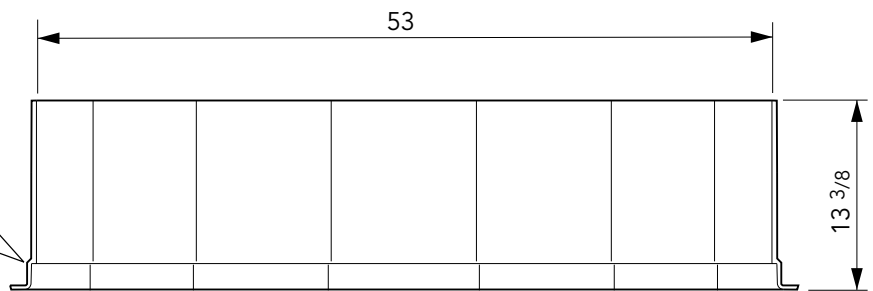

12" deep extension to fit S14 & S14CR tank sumps

For reference purposes only. This drawing is not a specification. Order against product code only. To enable continuous improvement of our products, the designs and specifications are subject to change without notice.

FIBRELITE 
PART OF OPW A DOVER COMPANY

GROOVE DETAIL SECTION

12" deep extension to fit S14 & S14CR tank sumps

For reference purposes only. This drawing is not a specification. Order against product code only. To enable continuous improvement of our products, the designs and specifications are subject to change without notice.