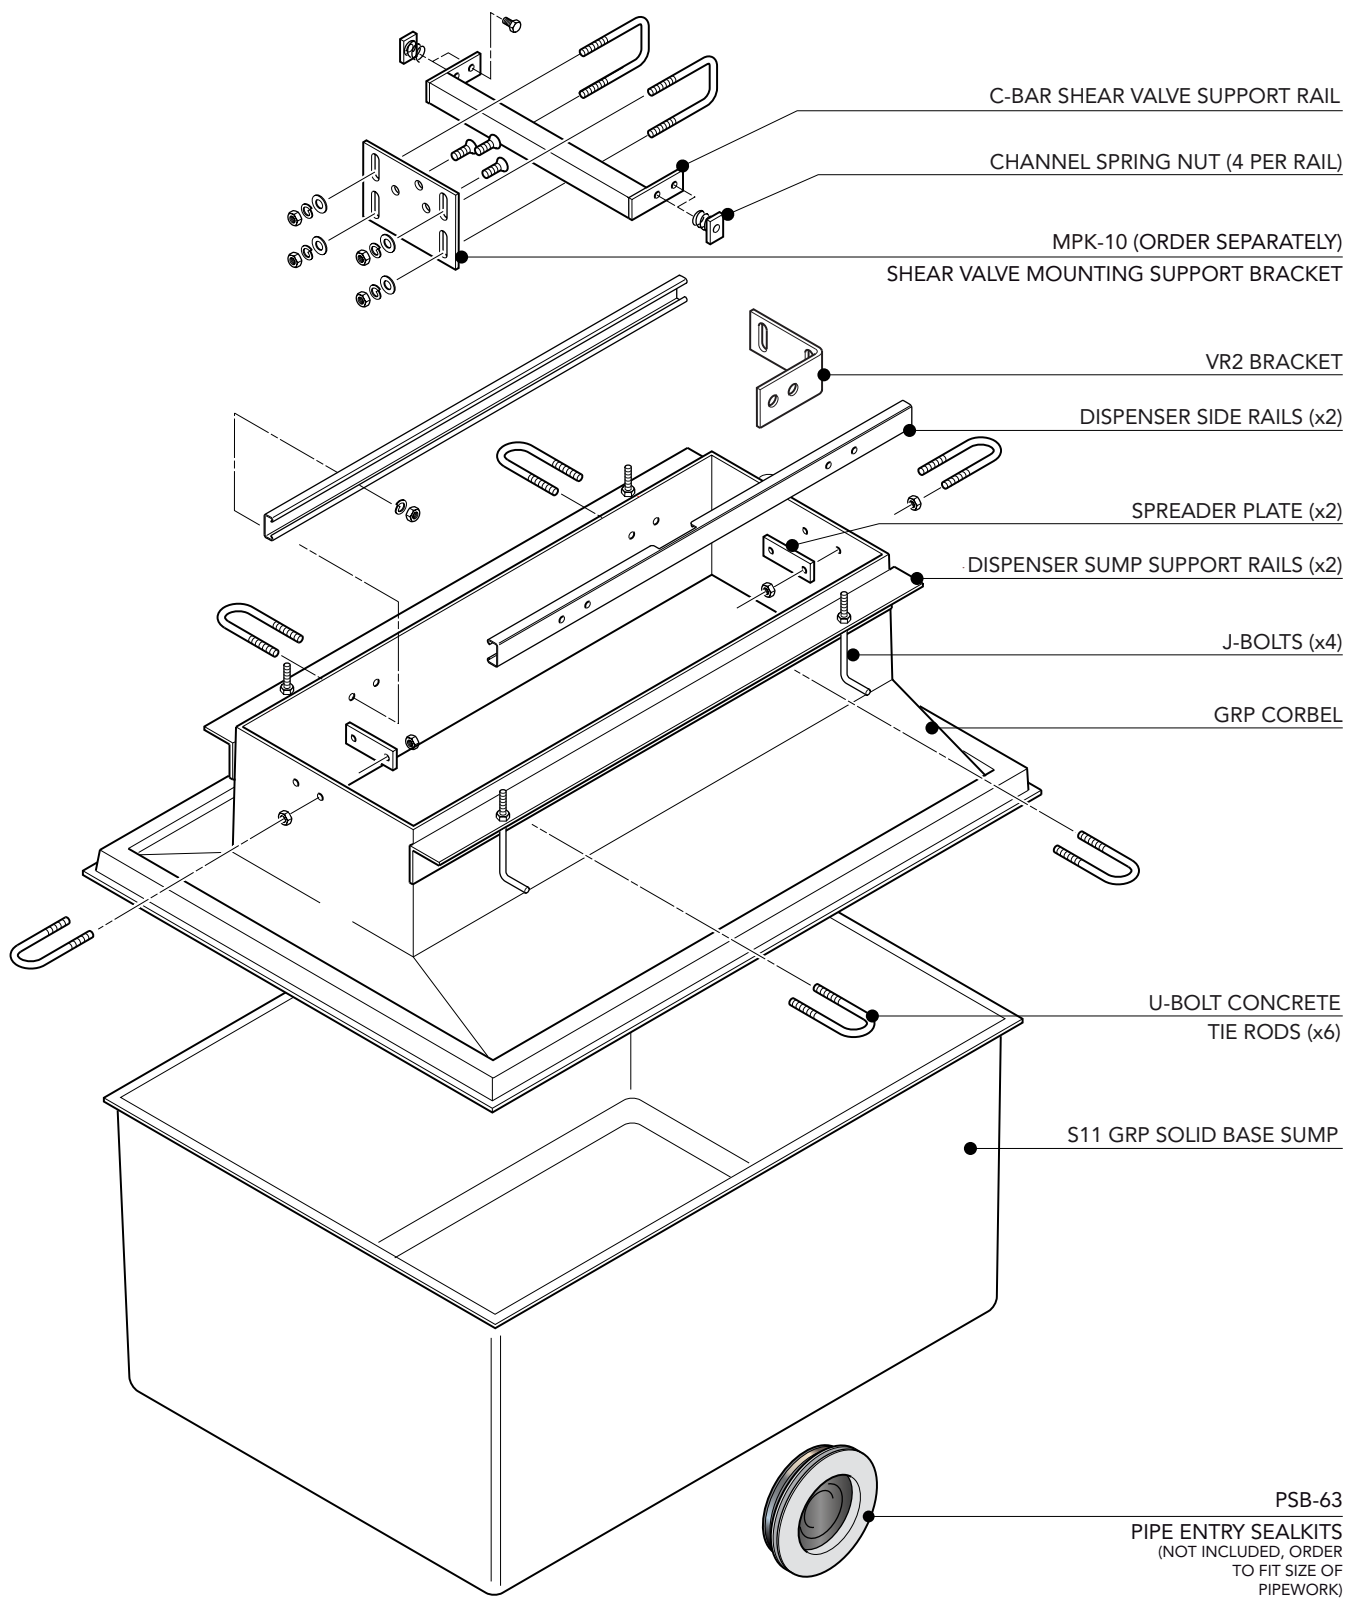

1100mm x 800mm GRP solid base sump and corbel to fit Gilbarco Horizon 4 product, 8 hose dispenser model.

For reference purposes only. This drawing is not a specification. Order against product code only. To enable continuous improvement of our products, the designs and specifications are subject to change without notice.

FIBRELITE 
PART OF OPW A DOVER COMPANY

1100mm x 800mm GRP solid base sump and corbel to fit Gilbarco Horizon 4 product, 8 hose dispenser model.

For reference purposes only. This drawing is not a specification. Order against product code only. To enable continuous improvement of our products, the designs and specifications are subject to change without notice.