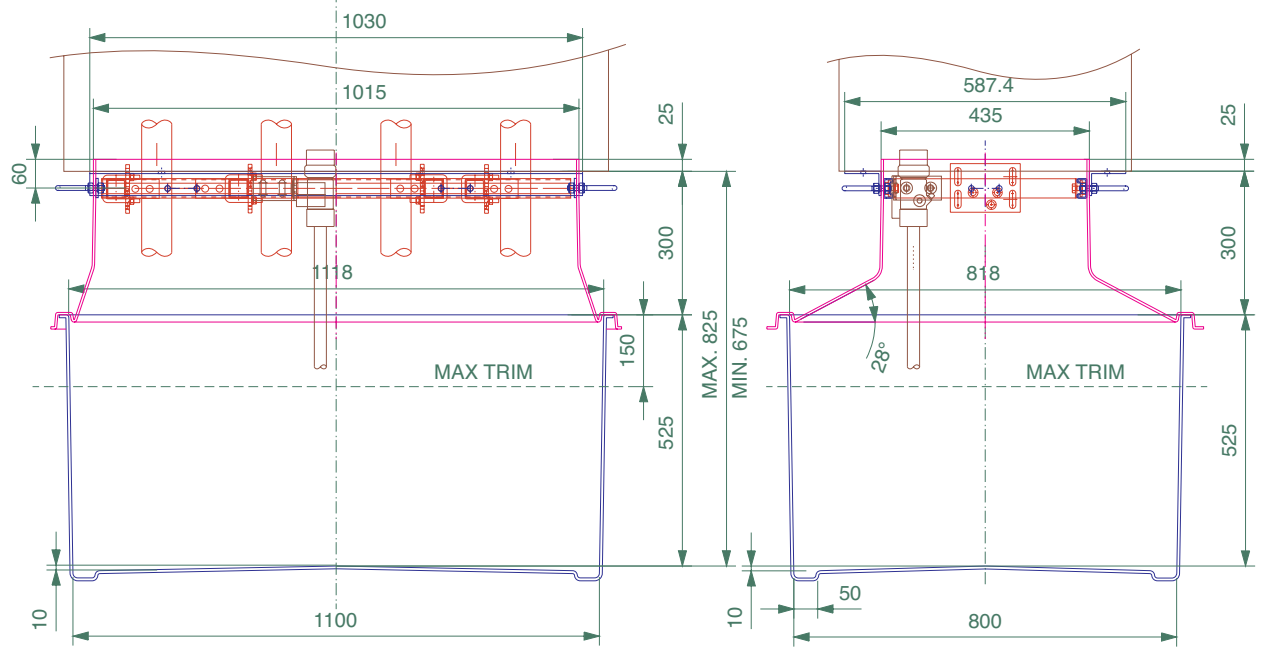

1100mm x 800mm GRP solid base sump and corbel to fit Gilbarco Horizon 4 product, 8 hose dispenser model.

For reference purposes only. This drawing is not a specification. Order against product code only. To enable continuous improvement of our products, the designs and specifications are subject to change without notice.

FIBRELITE 
PART OF OPW A DOVER COMPANY

1100mm x 800mm GRP solid base sump and corbel to fit Gilbarco Horizon 4 product, 8 hose dispenser model.

For reference purposes only. This drawing is not a specification. Order against product code only. To enable continuous improvement of our products, the designs and specifications are subject to change without notice.