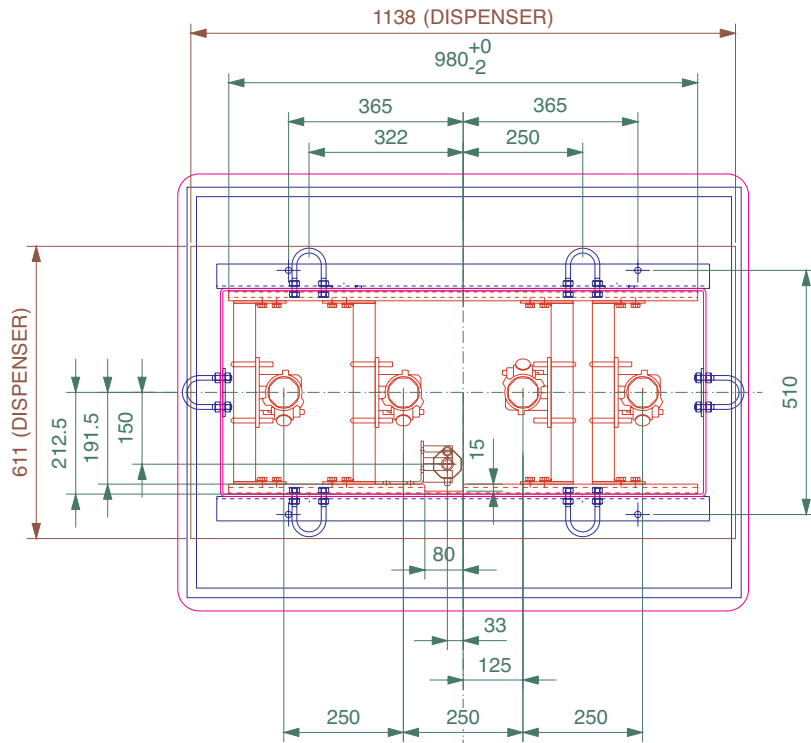

1100mm x 800mm GRP solid base sump and corbel to fit Gilbarco Horizon 4 product, 8 hose dispenser model.

For reference purposes only. This drawing is not a specification. Order against product code only. To enable continuous improvement of our products, the designs and specifications are subject to change without notice.

FIBRELITE 
PART OF OPW A DOVER COMPANY

1100mm x 800mm GRP solid base sump and corbel to fit Gilbarco Horizon 4 product, 8 hose dispenser model.

For reference purposes only. This drawing is not a specification. Order against product code only. To enable continuous improvement of our products, the designs and specifications are subject to change without notice.