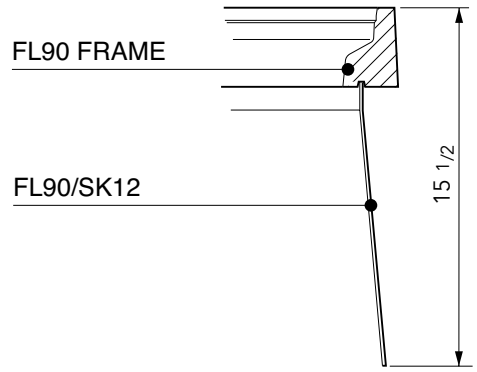

12" deep FRP skirt to fit FL90 cover.

For reference purposes only. This drawing is not a specification. Order against product code only. To enable continuous improvement of our products, the designs and specifications are subject to change without notice.