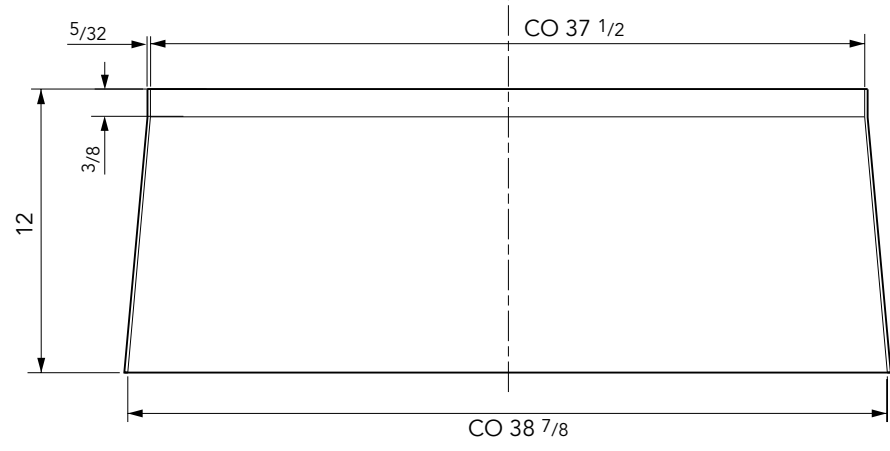

12" deep FRP skirt to fit FL90 cover.

For reference purposes only. This drawing is not a specification. Order against product code only. To enable continuous improvement of our products, the designs and specifications are subject to change without notice.