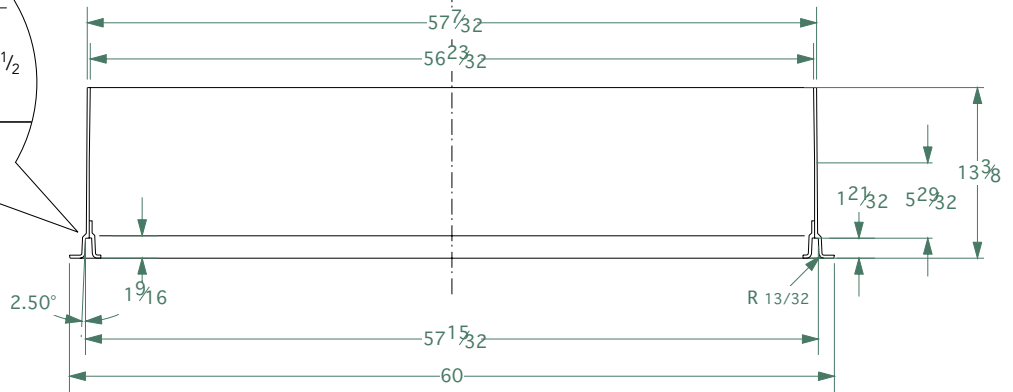

12" deep extension to fit S15CR tank sumps.

For reference purposes only. This drawing is not a specification. Order against product code only. To enable continuous improvement of our products, the designs and specifications are subject to change without notice.

**FIBRELITE**   
PART OF OPW A  COMPANY

GROOVE DETAIL SECTION

12" deep extension to fit S15CR tank sumps.

For reference purposes only. This drawing is not a specification. Order against product code only. To enable continuous improvement of our products, the designs and specifications are subject to change without notice.