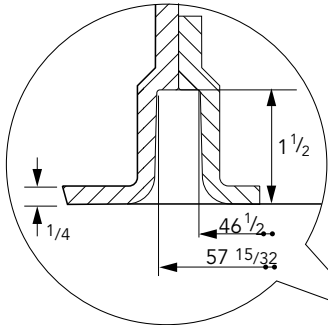

12" deep extension to fit S15CR tank sumps.

For reference purposes only. This drawing is not a specification. Order against product code only. To enable continuous improvement of our products, the designs and specifications are subject to change without notice.

**FIBRELITE**   
PART OF OPW A  COMPANY

GROOVE DETAIL SECTION

12" deep extension to fit S15CR tank sumps.

For reference purposes only. This drawing is not a specification. Order against product code only. To enable continuous improvement of our products, the designs and specifications are subject to change without notice.